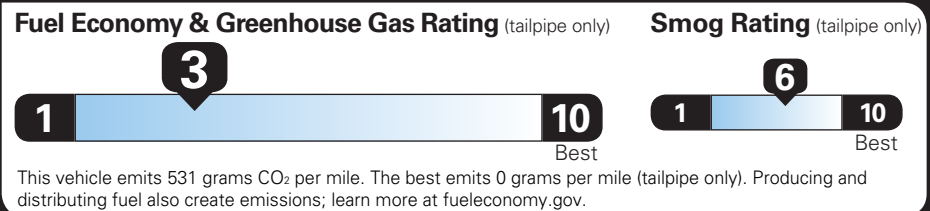

TOTAL OPTIONS \$2,840.00

TOTAL VEHICLE & OPTIONS \$44,540.00

DESTINATION CHARGE 2,595.00

TOTAL VEHICLE PRICE* \$47,135.00

EPA DOT Fuel Economy and Environment

Gasoline Vehicle

SILVERADO 4WD

Fuel Economy

17 MPG combined city/hwy

15 MPG city

19 MPG highway

5.9 gallons per 100 miles

You spend **\$6,000** more in fuel costs over 5 years compared to the average new vehicle.

Annual fuel cost \$2,900

Actual results will vary for many reasons, including driving conditions and how you drive and maintain your vehicle. The average new vehicle gets 29 MPG and costs \$8,500 to fuel over 5 years. Cost estimates are based on 15,000 miles per year at \$3.30 per gallon. MPGe is miles per gasoline gallon equivalent. Vehicle emissions are a significant cause of climate change and smog.

fuel economy.gov
Calculate personalized estimates and compare vehicles

GOVERNMENT 5-STAR SAFETY RATINGS

Overall Vehicle Score ★★★★★

Based on the combined ratings of frontal, side and rollover. Should ONLY be compared to other vehicles of similar size and weight.