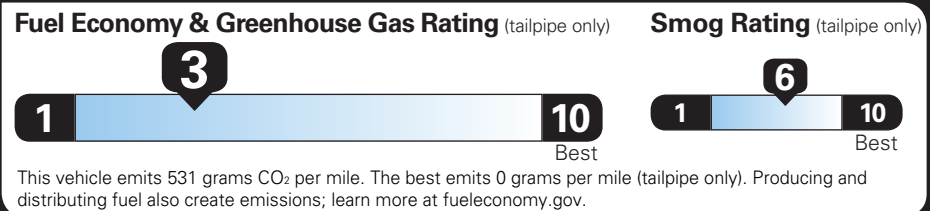

CONNECTIVITY & TECHNOLOGY

- CHEVROLET INFOTAINMENT 3 7" DIAG COLOR TOUCHSCREEN
- ADDITIONAL FEATURES FOR COMPATIBLE PHONES INCLUDE: BLUETOOTH AUDIO STREAMING VOICE COMMAND PASSTHROUGH TO PHONE, WIRELESS ANDROID AUTO & APPLE CARPLAY CAPABLE

8 YEARS ONSTAR BASICS

- SEE ONSTAR.COM FOR TERMS
- DRIVER INFORMATION CENTER
- REMOTE KEYLESS ENTRY
- PUSH BUTTON START

INTERIOR

- AIR CONDITIONING
- FRONT 40/20/40 BENCH SEATS W/ ARMREST & UNDERSEAT STORAGE

EXTERIOR

- CORNERSTEP REAR BUMPER
- LOCKING TAILGATE
- FRONT RECOVERY HOOKS

MANUFACTURER'S SUGGESTED RETAIL PRICE

STANDARD VEHICLE PRICE $41,700.00

OPTIONS & PRICING

OPTIONS INSTALLED BY THE MANUFACTURER (MAY REPLACE STANDARD EQUIPMENT SHOWN)

ENGINE: 5.3L ECOTEC3 V8 1,595.00

WITH DYNAMIC FUEL MANAGEMENT

GVWR: 6,900 LBS. (3,130 KG) INC.
REAR AXLE: 3.23 RATIO INC.
17" PAINTED STEEL WHEELS INC.

TOTAL OPTIONS	$1,595.00
TOTAL VEHICLE & OPTIONS	$43,295.00
DESTINATION CHARGE	2,795.00

TOTAL VEHICLE PRICE* $46,090.00

EPA DOT Fuel Economy and Environment

Gasoline Vehicle

SILVERADO 4WD

Fuel Economy

17 MPG combined city/hwy

15 MPG city

19 MPG highway

5.9 gallons per 100 miles

You spend $6,000 more in fuel costs over 5 years compared to the average new vehicle.

Standard pickup trucks range from 12 to 87 MPG. The best vehicle rates 146 MPGe.

Annual fuel cost $2,900

Actual results will vary for many reasons, including driving conditions and how you drive and maintain your vehicle. The average new vehicle gets 29 MPG and costs $8,500 to fuel over 5 years. Cost estimates are based on 15,000 miles per year at $3.30 per gallon. MPGe is miles per gasoline gallon equivalent. Vehicle emissions are a significant cause of climate change and smog.

fuel economy.gov
Calculate personalized estimates and compare vehicles

GOVERNMENT 5-STAR SAFETY RATINGS

Overall Vehicle Score ★★★★★

Based on the combined ratings of frontal, side and rollover. Should ONLY be compared to other vehicles of similar size and weight.

Frontal Crash Driver Passenger ★★★★★

Based on the risk of injury in a frontal impact. Should ONLY be compared to other vehicles of similar size and weight.

Side Crash Front seat Rear seat ★★★★★ Not Rated

Based on the risk of injury in a side impact.

Rollover ★★★★★

Based on the risk of rollover in a single-vehicle crash.

Star ratings range from 1 to 5 stars (★★★★★) with 5 being the highest. Source: National Highway Traffic Safety Administration (NHTSA)

www.safercar.gov or 1-888-327-4236

PARTS CONTENT INFORMATION

FOR VEHICLES IN THIS CARLINE:
U.S./CANADIAN PARTS CONTENT: 38%
MAJOR SOURCES OF FOREIGN PARTS CONTENT: MEXICO 36%

NOTE: PARTS CONTENT DOES NOT INCLUDE FINAL ASSEMBLY, DISTRIBUTION, OR OTHER NON-PARTS COSTS.

FOR THIS VEHICLE:
FINAL ASSEMBLY POINT: SILAO, GJ MEXICO
COUNTRY OF ORIGIN: ENGINE: UNITED STATES TRANSMISSION: UNITED STATES

This label has been applied pursuant to Federal law - Do not remove prior to delivery to the ultimate purchaser. *Includes Manufacturer's Recommended Pre-Delivery Service. Does not include dealer installed options and accessories not listed above, local taxes or license fees.

© 2009 General Motors LLC
GMLBL_PROD_0044 - 11/01/2025

ORDER NO FXZZK4 SALES CODE R
SALES MODEL CODE CK10903
DEALER NO 36475
FINAL ASSEMBLY:
SILAO, GJ MEXICO

VIN 3GCNKAED1TG394688 REISSUE

DEALER TO WHOM DELIVERED
MURDOCK CHEVROLET, INC.
2375 S 625 W
WOODS CROSS, UT 84010-8182

OnStar Better drives start with OnStar®
Activate today

Learn more at onstar.com, or scan the QR code

onstar.com/privacy