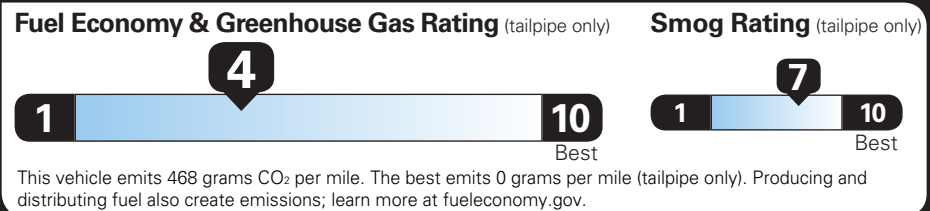

EPA DOT Fuel Economy and Environment

Gasoline Vehicle

SILVERADO 4WD

Fuel Economy

19 MPG combined city/hwy

18 MPG city

21 MPG highway

5.3 gallons per 100 miles

You spend \$4,500 more in fuel costs over 5 years compared to the average new vehicle.

Standard pickup trucks range from 12 to 73 MPG. The best vehicle rates 140 MPGe.

Annual fuel cost \$2,850

Actual results will vary for many reasons, including driving conditions and how you drive and maintain your vehicle. The average new vehicle gets 28 MPG and costs \$9,750 to fuel over 5 years. Cost estimates are based on 15,000 miles per year at \$3.60 per gallon. MPGe is miles per gasoline gallon equivalent. Vehicle emissions are a significant cause of climate change and smog.