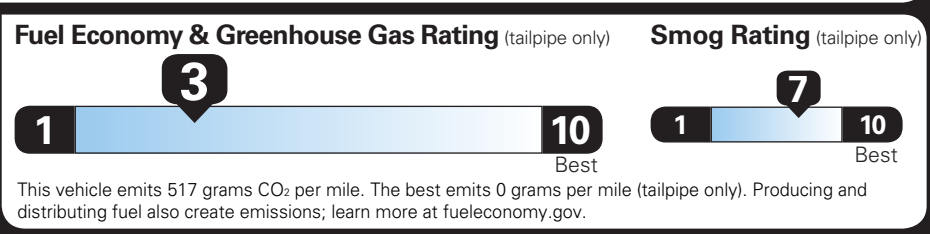

CONNECTIVITY & TECHNOLOGY

- CHEVROLET INFOTAINMENT 3 7" DIAG COLOR TOUCHSCREEN
- ADDITIONAL FEATURES FOR COMPATIBLE PHONES INCLUDE: BLUETOOTH AUDIO STREAMING VOICE COMMAND PASSTHROUGH TO PHONE, WIRELESS ANDROID AUTO & APPLE CARPLAY CAPABLE

DRIVER INFORMATION CENTER

- REMOTE KEYLESS ENTRY
- PUSH BUTTON START

INTERIOR

- AIR CONDITIONING
- FRONT 40/20/40 BENCH SEATS W/ ARMREST & UNDERSEAT STORAGE

EXTERIOR

- CORNERSTEP REAR BUMPER
- LOCKING TAILGATE
- FRONT RECOVERY HOOKS

MANUFACTURER'S SUGGESTED RETAIL PRICE

STANDARD VEHICLE PRICE $41,600.00

OPTIONS & PRICING

OPTIONS INSTALLED BY THE MANUFACTURER (MAY REPLACE STANDARD EQUIPMENT SHOWN)

ENGINE: 5.3L ECOTEC3 V8 WITH DYNAMIC FUEL MANAGEMENT	1,595.00
AUTO LOCKING REAR DIFFERENTIAL	395.00

WT FLEET CONVENIENCE PACKAGE 225.00

- CRUISE CONTROL
- GVWR: 6,900 LBS. (3,130 KG) INC.
- REAR AXLE: 3.23 RATIO INC.
- 17" PAINTED STEEL WHEELS INC.

TOTAL OPTIONS	$2,215.00
TOTAL VEHICLE & OPTIONS	$43,815.00
DESTINATION CHARGE	1,995.00

TOTAL VEHICLE PRICE* $45,810.00

EPA DOT Fuel Economy and Environment

Gasoline Vehicle

SILVERADO 4WD

Fuel Economy

17 MPG combined city/hwy

15 MPG city

20 MPG highway

5.9 gallons per 100 miles

You spend **$6,250** more in fuel costs over 5 years compared to the average new vehicle.

Annual fuel cost $3,200

Actual results will vary for many reasons, including driving conditions and how you drive and maintain your vehicle. The average new vehicle gets 28 MPG and costs $9,750 to fuel over 5 years. Cost estimates are based on 15,000 miles per year at $3.60 per gallon. MPGe is miles per gasoline gallon equivalent. Vehicle emissions are a significant cause of climate change and smog.

fuel economy.gov
Calculate personalized estimates and compare vehicles

GOVERNMENT 5-STAR SAFETY RATINGS

Overall Vehicle Score	Not Rated	
Based on the combined ratings of frontal, side and rollover. Should ONLY be compared to other vehicles of similar size and weight.		
Frontal Crash	Driver Passenger	Not Rated Not Rated
Based on the risk of injury in a frontal impact. Should ONLY be compared to other vehicles of similar size and weight.		
Side Crash	Front seat Rear seat	★★★★★ Not Rated
Based on the risk of injury in a side impact.		
Rollover	★★★★★	
Based on the risk of rollover in a single-vehicle crash.		
Star ratings range from 1 to 5 stars (★★★★★) with 5 being the highest. Source: National Highway Traffic Safety Administration (NHTSA) www.safercar.gov or 1-888-327-4236		

PARTS CONTENT INFORMATION

FOR VEHICLES IN THIS CARLINE:
U.S./CANADIAN PARTS CONTENT: 37%
MAJOR SOURCES OF FOREIGN PARTS CONTENT: MEXICO 36%

NOTE: PARTS CONTENT DOES NOT INCLUDE FINAL ASSEMBLY, DISTRIBUTION, OR OTHER NON-PARTS COSTS.

FOR THIS VEHICLE:
FINAL ASSEMBLY POINT: SILAO, GJ MEXICO
COUNTRY OF ORIGIN: ENGINE: UNITED STATES TRANSMISSION: UNITED STATES

This label has been applied pursuant to Federal law - Do not remove prior to delivery to the ultimate purchaser. *Includes Manufacturer's Recommended Pre-Delivery Service. Does not include dealer installed options and accessories not listed above, local taxes or license fees.

© 2009 General Motors LLC
GMLBL_PROD_0043 - 10/23/2023

ORDER NO DGMSHX SALES CODE R
SALES MODEL CODE CK10903
DEALER NO 05270
FINAL ASSEMBLY:
SILAO, GJ MEXICO

VIN 3GCNDAEDXRG318549 REISSUE

DEALER TO WHOM DELIVERED
SETH WADLEY CHEVROLET OF ADA
1301 N BROADWAY
ADA, OK 74820-2042

Equipped with the safety and security of OnStar®

Visit onstar.com for details.

onstar.com/privacy