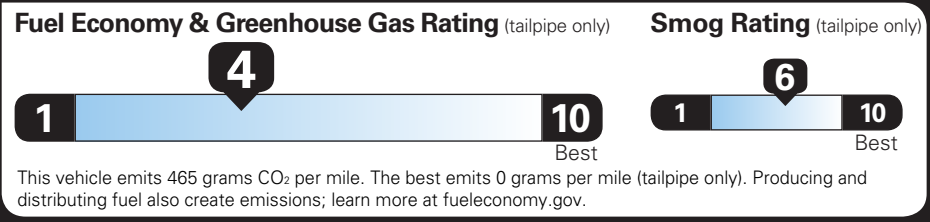

SILVERADO 2WD

Fuel Economy

20 MPG combined city/hwy

18 MPG city

21 MPG highway

5.0 gallons per 100 miles

You spend **\$4,000** more in fuel costs over 5 years compared to the average new vehicle.

Annual fuel cost **\$2,500**