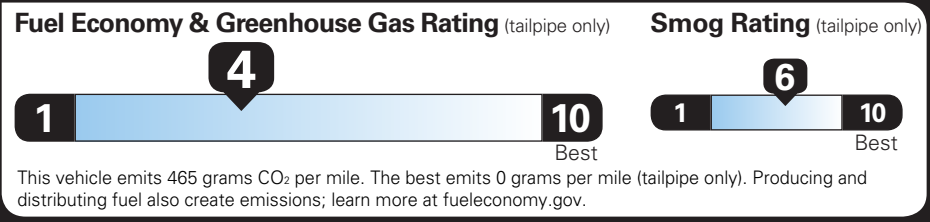

SEE ONSTAR.COM FOR TERMS

- USB PORTS
- DRIVER INFORMATION CENTER
- REMOTE KEYLESS ENTRY
- PUSH BUTTON START

INTERIOR

- AIR CONDITIONING
- FRONT 40/20/40 BENCH SEATS W/ ARMREST & UNDERSEAT STORAGE

EXTERIOR

- CORNERSTEP REAR BUMPER
- LOCKING TAILGATE

MANUFACTURER'S SUGGESTED RETAIL PRICE

STANDARD VEHICLE PRICE $37,100.00

OPTIONS & PRICING

OPTIONS INSTALLED BY THE MANUFACTURER (MAY REPLACE STANDARD EQUIPMENT SHOWN)

- WT VALUE PACKAGE 820.00
- DEEP-TINTED GLASS

REAR WINDOW DEFOGGER

- TRAILERING PACKAGE
- AUTO LOCKING REAR DIFFERENTIAL 395.00
- ALL-TERRAIN TIRES 395.00
- CHROME BUMPERS 200.00
- SIRIUSXM AUDIO WITH SXM TRIAL SUBSCRIPTION 100.00
- GVWR: 6,800 LBS. (3,084 KG) INC.
- REAR AXLE: 3.42 RATIO INC.
- 17" PAINTED STEEL WHEELS INC.

TOTAL OPTIONS $1,910.00

TOTAL VEHICLE & OPTIONS $39,010.00

DESTINATION CHARGE 2,795.00

TOTAL BEFORE SAVINGS $41,805.00

WT VALUE PACKAGE DISCOUNT & TURBOMAX ENGINE CREDIT -1,850.00

TOTAL VEHICLE PRICE* $39,955.00

EPA DOT Fuel Economy and Environment

Gasoline Vehicle

SILVERADO 2WD

Fuel Economy

20 MPG combined city/hwy

18 MPG city

21 MPG highway

5.0 gallons per 100 miles

You spend **$4,000** more in fuel costs over 5 years compared to the average new vehicle.

Annual fuel cost **$2,500**

Actual results will vary for many reasons, including driving conditions and how you drive and maintain your vehicle. The average new vehicle gets 29 MPG and costs $8,500 to fuel over 5 years. Cost estimates are based on 15,000 miles per year at $3.30 per gallon. MPGe is miles per gasoline gallon equivalent. Vehicle emissions are a significant cause of climate change and smog.

fuelconomy.gov

Calculate personalized estimates and compare vehicles

GOVERNMENT 5-STAR SAFETY RATINGS

Overall Vehicle Score ★★★★★

Based on the combined ratings of frontal, side and rollover. Should ONLY be compared to other vehicles of similar size and weight.

Frontal Crash ★★★★★

Based on the risk of injury in a frontal impact. Should ONLY be compared to other vehicles of similar size and weight.

Side Crash ★★★★★

Based on the risk of injury in a side impact.

Rollover ★★★★★

Based on the risk of rollover in a single-vehicle crash.

Star ratings range from 1 to 5 stars (★★★★★) with 5 being the highest. Source: National Highway Traffic Safety Administration (NHTSA) www.safercar.gov or 1-888-327-4236

PARTS CONTENT INFORMATION

FOR VEHICLES IN THIS CARLINE:
U.S./CANADIAN PARTS CONTENT: 38%
MAJOR SOURCES OF FOREIGN PARTS CONTENT: MEXICO 36%

NOTE: PARTS CONTENT DOES NOT INCLUDE FINAL ASSEMBLY, DISTRIBUTION, OR OTHER NON-PARTS COSTS.

FOR THIS VEHICLE:
FINAL ASSEMBLY POINT: SILAO, GJ MEXICO
COUNTRY OF ORIGIN: ENGINE: MEXICO TRANSMISSION: UNITED STATES

This label has been applied pursuant to Federal law - Do not remove prior to delivery to the ultimate purchaser. *Includes Manufacturer's Recommended Pre-Delivery Service. Does not include dealer installed options and accessories not listed above, local taxes or license fees.

© 2009 General Motors LLC GMLBL_PROD_0044 - 11/01/2025

ORDER NO FVZTSS SALES CODE R
SALES MODEL CODE CC10903
DEALER NO 18095
FINAL ASSEMBLY: SILAO, GJ MEXICO

VIN 3GCNAAEKXTG370634 REISSUE
DEALER TO WHOM DELIVERED
BOB BROWN CHEVROLET, INC.
3600 111TH ST
URBANDALE, IA 50322-3820

Better drives start with OnStar®
Activate today

Learn more at onstar.com, or scan the QR code

onstar.com/privacy