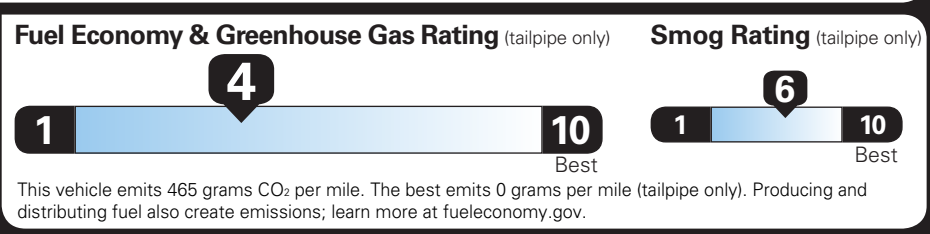

- CHEVROLET INFOTAINMENT 3 7" DIAG COLOR TOUCHSCREEN
- ADDITIONAL FEATURES FOR COMPATIBLE PHONES INCLUDE: BLUETOOTH AUDIO STREAMING VOICE COMMAND PASSTHROUGH TO PHONE, WIRELESS ANDROID AUTO & APPLE CARPLAY CAPABLE

8 YEARS ONSTAR BASICS

- SEE ONSTAR.COM FOR TERMS
- USB PORTS
- DRIVER INFORMATION CENTER
- REMOTE KEYLESS ENTRY
- PUSH BUTTON START

INTERIOR

- AIR CONDITIONING
- FRONT 40/20/40 BENCH SEATS W/ ARMREST & UNDERSEAT STORAGE

EXTERIOR

- CORNERSTEP REAR BUMPER
- LOCKING TAILGATE

MANUFACTURER'S SUGGESTED RETAIL PRICE

STANDARD VEHICLE PRICE $37,100.00

OPTIONS & PRICING

OPTIONS INSTALLED BY THE MANUFACTURER (MAY REPLACE STANDARD EQUIPMENT SHOWN)

WT VALUE PACKAGE 820.00

DEEP-TINTED GLASS

- REAR WINDOW DEFOGGER
- TRAILERING PACKAGE
- CHEVYTEC SPRAY-ON BEDLINER 545.00
- AUTO LOCKING REAR DIFFERENTIAL 395.00
- GVWR: 6,800 LBS. (3,084 KG) INC.
- REAR AXLE: 3.42 RATIO INC.
- 17" PAINTED STEEL WHEELS INC.

TOTAL OPTIONS	$1,760.00
TOTAL VEHICLE & OPTIONS	$38,860.00
DESTINATION CHARGE	2,795.00
TOTAL BEFORE SAVINGS	$41,655.00
WT VALUE PACKAGE DISCOUNT & TURBOMAX ENGINE CREDIT	-1,850.00

TOTAL VEHICLE PRICE* $39,805.00

EPA DOT Fuel Economy and Environment

Gasoline Vehicle

SILVERADO 2WD

Fuel Economy

20 MPG combined city/hwy

18 MPG city

21 MPG highway

5.0 gallons per 100 miles

You spend $4,000 more in fuel costs over 5 years compared to the average new vehicle.

Annual fuel cost $2,500

Actual results will vary for many reasons, including driving conditions and how you drive and maintain your vehicle. The average new vehicle gets 29 MPG and costs $8,500 to fuel over 5 years. Cost estimates are based on 15,000 miles per year at $3.30 per gallon. MPGe is miles per gasoline gallon equivalent. Vehicle emissions are a significant cause of climate change and smog.

fuel economy.gov
Calculate personalized estimates and compare vehicles

GOVERNMENT 5-STAR SAFETY RATINGS

Overall Vehicle Score ★★★★★
Based on the combined ratings of frontal, side and rollover. Should ONLY be compared to other vehicles of similar size and weight.

Frontal Crash Driver Passenger ★★★★★
Based on the risk of injury in a frontal impact. Should ONLY be compared to other vehicles of similar size and weight.

Side Crash Front seat Rear seat ★★★★★ Not Rated
Based on the risk of injury in a side impact.

Rollover ★★★★★
Based on the risk of rollover in a single-vehicle crash.

Star ratings range from 1 to 5 stars (★★★★★) with 5 being the highest.
Source: National Highway Traffic Safety Administration (NHTSA)
www.safercar.gov or 1-888-327-4236

PARTS CONTENT INFORMATION

FOR VEHICLES IN THIS CARLINE:
U.S./CANADIAN PARTS CONTENT: 38%
MAJOR SOURCES OF FOREIGN PARTS CONTENT: MEXICO 36%

NOTE: PARTS CONTENT DOES NOT INCLUDE FINAL ASSEMBLY, DISTRIBUTION, OR OTHER NON-PARTS COSTS.

FOR THIS VEHICLE:
FINAL ASSEMBLY POINT: SILAO, GJ MEXICO
COUNTRY OF ORIGIN: ENGINE: MEXICO TRANSMISSION: UNITED STATES

This label has been applied pursuant to Federal law - Do not remove prior to delivery to the ultimate purchaser. *Includes Manufacturer's Recommended Pre-Delivery Service. Does not include dealer installed options and accessories not listed above, local taxes or license fees.

© 2009 General Motors LLC
GMLBL_PROD_0044 - 11/01/2025

ORDER NO FRWD9G SALES CODE E
SALES MODEL CODE CC10903
DEALER NO 16396
FINAL ASSEMBLY:
SILAO, GJ MEXICO

VIN 3GCNAAEKXTG307226 REISSUE

DEALER TO WHOM DELIVERED
DEACON JONES AUTOPARK, INC.
PO BOX 2280
SMITHFIELD, NC 27577-2280

OnStar Better drives start with OnStar®
Activate today

Learn more at onstar.com, or scan the QR code

onstar.com/privacy