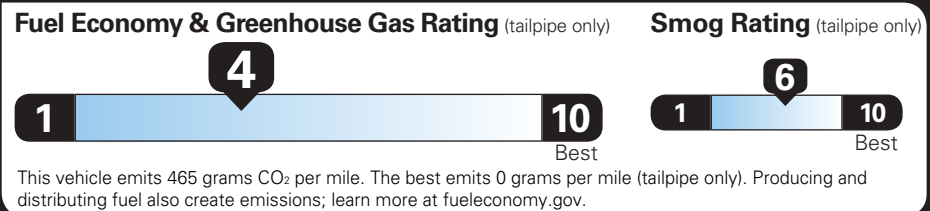

CONNECTIVITY & TECHNOLOGY

- CHEVROLET INFOTAINMENT 3 7" DIAG COLOR TOUCHSCREEN
- ADDITIONAL FEATURES FOR COMPATIBLE PHONES INCLUDE: BLUETOOTH AUDIO STREAMING VOICE COMMAND PASSTHROUGH TO PHONE, WIRELESS ANDROID AUTO & APPLE CARPLAY CAPABLE

8 YEARS ONSTAR BASICS

- SEE ONSTAR.COM FOR TERMS
- USB PORTS
- DRIVER INFORMATION CENTER
- REMOTE KEYLESS ENTRY
- PUSH BUTTON START

INTERIOR

- AIR CONDITIONING
- FRONT 40/20/40 BENCH SEATS W/ ARMREST & UNDERSEAT STORAGE

EXTERIOR

- CORNERSTEP REAR BUMPER
- LOCKING TAILGATE

MANUFACTURER'S SUGGESTED RETAIL PRICE

STANDARD VEHICLE PRICE $37,100.00

OPTIONS & PRICING

OPTIONS INSTALLED BY THE MANUFACTURER (MAY REPLACE STANDARD EQUIPMENT SHOWN)

WT CONVENIENCE PACKAGE 425.00

DEEP-TINTED GLASS

- REAR WINDOW DEFOGGER
- AUTO LOCKING REAR DIFFERENTIAL 395.00
- GVWR: 6,800 LBS. (3,084 KG) INC.
- REAR AXLE: 3.42 RATIO INC.
- 17" PAINTED STEEL WHEELS INC.

TOTAL OPTIONS $820.00

TOTAL VEHICLE & OPTIONS $37,920.00

DESTINATION CHARGE 2,595.00

TOTAL BEFORE SAVINGS $40,515.00

TURBOMAX ENGINE CREDIT -1,350.00

TOTAL VEHICLE PRICE* $39,165.00

EPA DOT Fuel Economy and Environment

Gasoline Vehicle

SILVERADO 2WD

Fuel Economy **20** MPG combined city/hwy

18 MPG city

21 MPG highway

5.0 gallons per 100 miles

You spend **$4,000** more in fuel costs over 5 years compared to the average new vehicle.

Annual fuel cost **$2,500**

Actual results will vary for many reasons, including driving conditions and how you drive and maintain your vehicle. The average new vehicle gets 29 MPG and costs $8,500 to fuel over 5 years. Cost estimates are based on 15,000 miles per year at $3.30 per gallon. MPGe is miles per gasoline gallon equivalent. Vehicle emissions are a significant cause of climate change and smog.

fuel economy.gov
Calculate personalized estimates and compare vehicles

GOVERNMENT 5-STAR SAFETY RATINGS

This vehicle has not been rated by the government for overall vehicle score, frontal crash, side crash or rollover risk.

Source: National Highway Traffic Safety Administration (NHTSA)
www.safercar.gov or 1-888-327-4236

PARTS CONTENT INFORMATION

FOR VEHICLES IN THIS CARLINE:
U.S./CANADIAN PARTS CONTENT: 38%
MAJOR SOURCES OF FOREIGN PARTS CONTENT: MEXICO 36%

NOTE: PARTS CONTENT DOES NOT INCLUDE FINAL ASSEMBLY, DISTRIBUTION, OR OTHER NON-PARTS COSTS.

FOR THIS VEHICLE:
FINAL ASSEMBLY POINT: SILAO, GJ MEXICO
COUNTRY OF ORIGIN: ENGINE: MEXICO
TRANSMISSION: UNITED STATES

This label has been applied pursuant to Federal law - Do not remove prior to delivery to the ultimate purchaser. *Includes Manufacturer's Recommended Pre-Delivery Service. Does not include dealer installed options and accessories not listed above, local taxes or license fees.

© 2009 General Motors LLC
GMLBL_PROD_0043 - 10/23/2023

Better drives start with OnStar®
Activate today

Learn more at onstar.com, or scan the QR code

onstar.com/privacy

ORDER NO FPHHJ2 SALES CODE E
SALES MODEL CODE CC10903
DEALER NO 14459
FINAL ASSEMBLY: SILAO, GJ MEXICO

VIN 3GCNAAEKXTG166402 REISSUE

DEALER TO WHOM DELIVERED
RADLEY CHEVROLET
11301 PATRIOT HWY
FREDERICKSBURG, VA 22408-4160