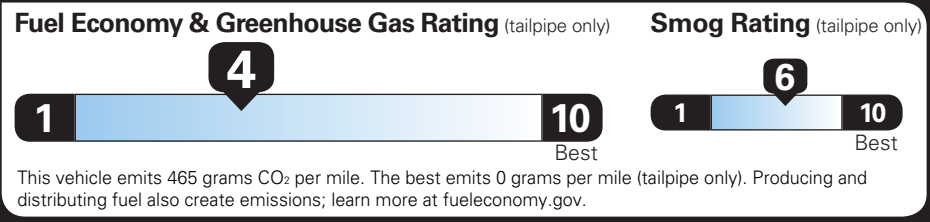

Actual results will vary for many reasons, including driving conditions and how you drive and maintain your vehicle. The average new vehicle gets 29 MPG and costs $8,500 to fuel over 5 years. Cost estimates are based on 15,000 miles per year at $3.30 per gallon. MPGe is miles per gasoline gallon equivalent. Vehicle emissions are a significant cause of climate change and smog.

fuel economy.gov
Calculate personalized estimates and compare vehicles

GOVERNMENT 5-STAR SAFETY RATINGS

This vehicle has not been rated by the government for overall vehicle score, frontal crash, side crash or rollover risk.

Source: National Highway Traffic Safety Administration (NHTSA)
www.safercar.gov or 1-888-327-4236

Equipped with the safety and security of OnStar®

Visit onstar.com for details.

onstar.com/privacy

PARTS CONTENT INFORMATION

FOR VEHICLES IN THIS CARLINE:
U.S./CANADIAN PARTS CONTENT: 38%
MAJOR SOURCES OF FOREIGN PARTS CONTENT: MEXICO 36%

NOTE: PARTS CONTENT DOES NOT INCLUDE FINAL ASSEMBLY, DISTRIBUTION, OR OTHER NON-PARTS COSTS.

FOR THIS VEHICLE:
FINAL ASSEMBLY POINT: SILAO, GJ MEXICO
COUNTRY OF ORIGIN: ENGINE: MEXICO TRANSMISSION: UNITED STATES

This label has been applied pursuant to Federal law - Do not remove prior to delivery to the ultimate purchaser. *Includes Manufacturer's Recommended Pre-Delivery Service. Does not include dealer installed options and accessories not listed above, local taxes or license fees.

© 2009 General Motors LLC
GMLBL_PROD_0043 - 10/23/2023

ORDER NO FHJH3H SALES CODE E
SALES MODEL CODE CC10903
DEALER NO 26029
FINAL ASSEMBLY:
SILAO, GJ MEXICO

VIN 3GCNAAEKXTG103302 REISSUE

DEALER TO WHOM DELIVERED
STINGRAY CHEVROLET BARTOW
1475 W MAIN ST
BARTOW, FL 33830-4397