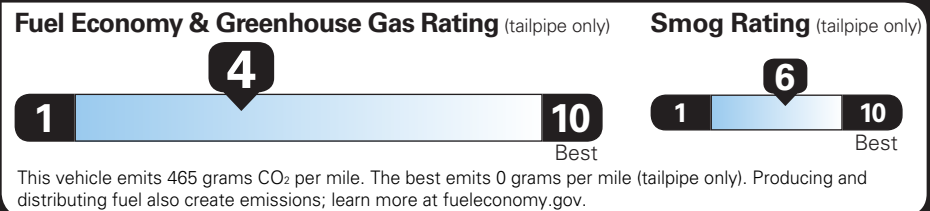

CONNECTIVITY & TECHNOLOGY

- CHEVROLET INFOTAINMENT 3 7" DIAG COLOR TOUCHSCREEN
- ADDITIONAL FEATURES FOR COMPATIBLE PHONES INCLUDE: BLUETOOTH AUDIO STREAMING VOICE COMMAND PASSTHROUGH TO PHONE, WIRELESS ANDROID AUTO & APPLE CARPLAY CAPABLE

8 YEARS ONSTAR BASICS

- SEE ONSTAR.COM FOR TERMS
- USB PORTS
- DRIVER INFORMATION CENTER
- REMOTE KEYLESS ENTRY
- PUSH BUTTON START

INTERIOR

- AIR CONDITIONING
- FRONT 40/20/40 BENCH SEATS W/ ARMREST & UNDERSEAT STORAGE

EXTERIOR

- CORNERSTEP REAR BUMPER
- LOCKING TAILGATE

MANUFACTURER'S SUGGESTED RETAIL PRICE

STANDARD VEHICLE PRICE $37,100.00

OPTIONS & PRICING

OPTIONS INSTALLED BY THE MANUFACTURER (MAY REPLACE STANDARD EQUIPMENT SHOWN)

GVWR: 6,800 LBS. (3,084 KG) INC.

REAR AXLE: 3.42 RATIO INC.
17" PAINTED STEEL WHEELS INC.

TOTAL OPTIONS	$0.00
TOTAL VEHICLE & OPTIONS	$37,100.00
DESTINATION CHARGE	2,795.00
TOTAL BEFORE SAVINGS	$39,895.00
TURBOMAX ENGINE CREDIT	-1,350.00

TOTAL VEHICLE PRICE* $38,545.00

EPA DOT Fuel Economy and Environment

Gasoline Vehicle

SILVERADO 2WD

Fuel Economy

20 MPG combined city/hwy
18 MPG city
21 MPG highway

5.0 gallons per 100 miles

Standard pickup trucks range from 12 to 87 MPG. The best vehicle rates 146 MPGe.

You spend $4,000 more in fuel costs over 5 years compared to the average new vehicle.

G D C

Annual fuel cost $2,500

Actual results will vary for many reasons, including driving conditions and how you drive and maintain your vehicle. The average new vehicle gets 29 MPG and costs $8,500 to fuel over 5 years. Cost estimates are based on 15,000 miles per year at $3.30 per gallon. MPGe is miles per gasoline gallon equivalent. Vehicle emissions are a significant cause of climate change and smog.

fuel economy.gov
Calculate personalized estimates and compare vehicles

GOVERNMENT 5-STAR SAFETY RATINGS

Overall Vehicle Score ★★★★★

Based on the combined ratings of frontal, side and rollover. Should ONLY be compared to other vehicles of similar size and weight.

Frontal Crash Driver Passenger ★★★★★

Based on the risk of injury in a frontal impact. Should ONLY be compared to other vehicles of similar size and weight.

Side Crash Front seat Rear seat ★★★★★ Not Rated

Based on the risk of injury in a side impact.

Rollover ★★★★★

Based on the risk of rollover in a single-vehicle crash.

Star ratings range from 1 to 5 stars (★★★★★) with 5 being the highest.
Source: National Highway Traffic Safety Administration (NHTSA)
www.safercar.gov or 1-888-327-4236

PARTS CONTENT INFORMATION

FOR VEHICLES IN THIS CARLINE:
U.S./CANADIAN PARTS CONTENT: 38%
MAJOR SOURCES OF FOREIGN PARTS CONTENT: MEXICO 36%

NOTE: PARTS CONTENT DOES NOT INCLUDE FINAL ASSEMBLY, DISTRIBUTION, OR OTHER NON-PARTS COSTS.

FOR THIS VEHICLE:
FINAL ASSEMBLY POINT: SILAO, GJ MEXICO
COUNTRY OF ORIGIN: ENGINE: MEXICO TRANSMISSION: UNITED STATES

This label has been applied pursuant to Federal law - Do not remove prior to delivery to the ultimate purchaser. *Includes Manufacturer's Recommended Pre-Delivery Service. Does not include dealer installed options and accessories not listed above, local taxes or license fees.

© 2009 General Motors LLC
GMLBL_PROD_0044 - 11/01/2025

ORDER NO FWMGCM SALES CODE R
SALES MODEL CODE CC10903
DEALER NO 26358
FINAL ASSEMBLY:
SILAO, GJ MEXICO

VIN 3GCNAAEK9TG412436 REISSUE
DEALER TO WHOM DELIVERED
NIMNIGHT CHEVROLET COMPANY
PO BOX 14000
JACKSONVILLE, FL 32238-1000

OnStar Better drives start with OnStar®
Activate today

Learn more at onstar.com, or scan the QR code
onstar.com/privacy