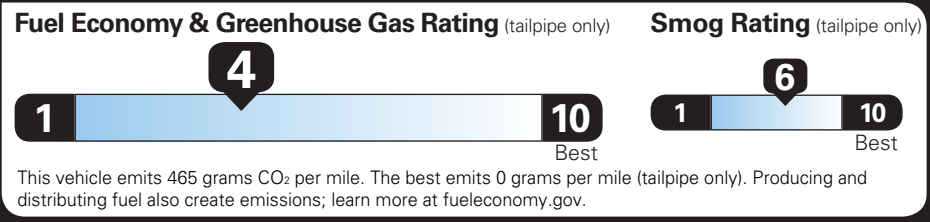

Actual results will vary for many reasons, including driving conditions and how you drive and maintain your vehicle. The average new vehicle gets 29 MPG and costs $8,500 to fuel over 5 years. Cost estimates are based on 15,000 miles per year at $3.30 per gallon. MPGe is miles per gasoline gallon equivalent. Vehicle emissions are a significant cause of climate change and smog.

fuel economy.gov
Calculate personalized estimates and compare vehicles

GOVERNMENT 5-STAR SAFETY RATINGS

This vehicle has not been rated by the government for overall vehicle score, frontal crash, side crash or rollover risk.

Source: National Highway Traffic Safety Administration (NHTSA)
www.safercar.gov or 1-888-327-4236

Equipped with the safety and security of OnStar®

Visit onstar.com for details.

onstar.com/privacy

PARTS CONTENT INFORMATION

FOR VEHICLES IN THIS CARLINE:
U.S./CANADIAN PARTS CONTENT: 38%
MAJOR SOURCES OF FOREIGN PARTS CONTENT: MEXICO 36%

NOTE: PARTS CONTENT DOES NOT INCLUDE FINAL ASSEMBLY, DISTRIBUTION, OR OTHER NON-PARTS COSTS.

FOR THIS VEHICLE:
FINAL ASSEMBLY POINT: SILAO, GJ MEXICO
COUNTRY OF ORIGIN: ENGINE: MEXICO TRANSMISSION: UNITED STATES

This label has been applied pursuant to Federal law - Do not remove prior to delivery to the ultimate purchaser. *Includes Manufacturer's Recommended Pre-Delivery Service. Does not include dealer installed options and accessories not listed above, local taxes or license fees.

© 2009 General Motors LLC
GMLBL_PROD_0043 - 10/23/2023

ORDER NO FHJZ6P SALES CODE E
SALES MODEL CODE CC10903
DEALER NO 26487
FINAL ASSEMBLY:
SILAO, GJ MEXICO

VIN 3GCNAAEK9TG105980 REISSUE

DEALER TO WHOM DELIVERED
FERMAN CHEVROLET OF TARPON SPRINGS
43520 US HWY 19 N
TARPON SPRINGS, FL 34689-6224