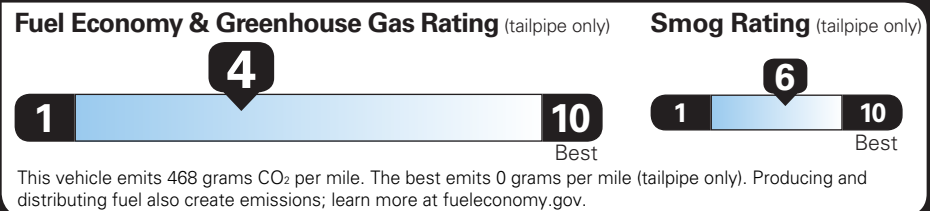

EPA DOT Fuel Economy and Environment

Gasoline Vehicle

SILVERADO 2WD

Fuel Economy

19 MPG combined city/hwy

18 MPG city

21 MPG highway

5.3 gallons per 100 miles

You spend \$4,250 more in fuel costs over 5 years compared to the average new vehicle.

Standard pickup trucks range from 12 to 84 MPG. The best vehicle rates 140 MPGe.

Annual fuel cost \$2,750

Actual results will vary for many reasons, including driving conditions and how you drive and maintain your vehicle. The average new vehicle gets 28 MPG and costs \$9,500 to fuel over 5 years. Cost estimates are based on 15,000 miles per year at \$3.50 per gallon. MPGe is miles per gasoline gallon equivalent. Vehicle emissions are a significant cause of climate change and smog.