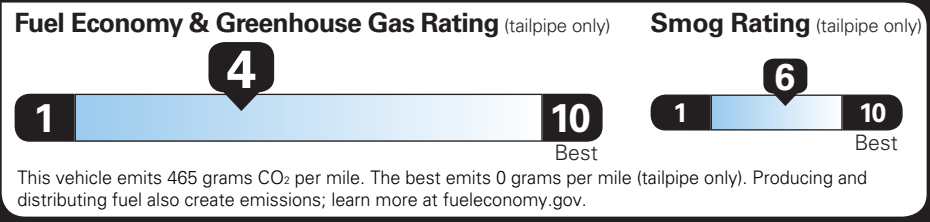

CONNECTIVITY & TECHNOLOGY

- CHEVROLET INFOTAINMENT 3 7" DIAG COLOR TOUCHSCREEN
- ADDITIONAL FEATURES FOR COMPATIBLE PHONES INCLUDE: BLUETOOTH AUDIO STREAMING VOICE COMMAND PASSTHROUGH TO PHONE, WIRELESS ANDROID AUTO & APPLE CARPLAY CAPABLE

8 YEARS ONSTAR BASICS

- SEE ONSTAR.COM FOR TERMS
- USB PORTS
- DRIVER INFORMATION CENTER
- REMOTE KEYLESS ENTRY
- PUSH BUTTON START

INTERIOR

- AIR CONDITIONING
- FRONT 40/20/40 BENCH SEATS W/ ARMREST & UNDERSEAT STORAGE

EXTERIOR

- CORNERSTEP REAR BUMPER
- LOCKING TAILGATE

MANUFACTURER'S SUGGESTED RETAIL PRICE

STANDARD VEHICLE PRICE $37,100.00

OPTIONS & PRICING

OPTIONS INSTALLED BY THE MANUFACTURER (MAY REPLACE STANDARD EQUIPMENT SHOWN)

CHEVYTEC SPRAY-ON BEDLINER 545.00

GVWR: 6,800 LBS. (3,084 KG)	INC.
REAR AXLE: 3.42 RATIO	INC.
17" PAINTED STEEL WHEELS	INC.

TOTAL OPTIONS	$545.00
TOTAL VEHICLE & OPTIONS	$37,645.00
DESTINATION CHARGE	2,795.00
TOTAL BEFORE SAVINGS	$40,440.00
TURBOMAX ENGINE CREDIT	-1,350.00

TOTAL VEHICLE PRICE* $39,090.00

EPA DOT Fuel Economy and Environment

Gasoline Vehicle

SILVERADO 2WD

Fuel Economy

20 MPG combined city/hwy

18 MPG city

21 MPG highway

5.0 gallons per 100 miles

You spend $4,000 more in fuel costs over 5 years compared to the average new vehicle.

Standard pickup trucks range from 12 to 87 MPG. The best vehicle rates 146 MPGe.

Annual fuel cost $2,500

Actual results will vary for many reasons, including driving conditions and how you drive and maintain your vehicle. The average new vehicle gets 29 MPG and costs $8,500 to fuel over 5 years. Cost estimates are based on 15,000 miles per year at $3.30 per gallon. MPGe is miles per gasoline gallon equivalent. Vehicle emissions are a significant cause of climate change and smog.

fuelconomy.gov
Calculate personalized estimates and compare vehicles

GOVERNMENT 5-STAR SAFETY RATINGS

Overall Vehicle Score ★★★★★
Based on the combined ratings of frontal, side and rollover. Should ONLY be compared to other vehicles of similar size and weight.

Frontal Crash Driver Passenger ★★★★★
Based on the risk of injury in a frontal impact. Should ONLY be compared to other vehicles of similar size and weight.

Side Crash Front seat Rear seat ★★★★★ Not Rated
Based on the risk of injury in a side impact.

Rollover ★★★★★
Based on the risk of rollover in a single-vehicle crash.

Star ratings range from 1 to 5 stars (★★★★★) with 5 being the highest.
Source: National Highway Traffic Safety Administration (NHTSA)
www.safercar.gov or 1-888-327-4236

PARTS CONTENT INFORMATION

FOR VEHICLES IN THIS CARLINE:
U.S./CANADIAN PARTS CONTENT: 38%
MAJOR SOURCES OF FOREIGN PARTS CONTENT: MEXICO 36%

NOTE: PARTS CONTENT DOES NOT INCLUDE FINAL ASSEMBLY, DISTRIBUTION, OR OTHER NON-PARTS COSTS.

FOR THIS VEHICLE:
FINAL ASSEMBLY POINT: SILAO, GJ MEXICO
COUNTRY OF ORIGIN: ENGINE: MEXICO TRANSMISSION: UNITED STATES

This label has been applied pursuant to Federal law - Do not remove prior to delivery to the ultimate purchaser. *Includes Manufacturer's Recommended Pre-Delivery Service. Does not include dealer installed options and accessories not listed above, local taxes or license fees.

© 2009 General Motors LLC
GMLBL_PROD_0044 - 11/01/2025

ORDER NO FXHBF3 SALES CODE C
SALES MODEL CODE CC10903
DEALER NO 07284
FINAL ASSEMBLY:
SILAO, GJ MEXICO

VIN 3GCNAAEK8TG386833 REISSUE

DEALER TO WHOM DELIVERED
CALDWELL COUNTRY CHEVROLET/CALDWELL
800 STATE HWY 21 EAST
CALDWELL, TX 77836-4512

Better drives start with OnStar®
Activate today

Learn more at onstar.com, or scan the QR code

onstar.com/privacy