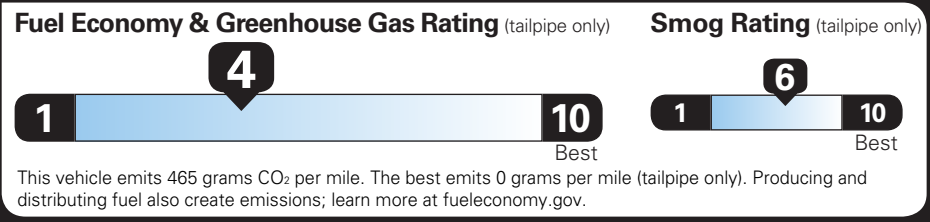

CONNECTIVITY & TECHNOLOGY

- CHEVROLET INFOTAINMENT 3 7" DIAG COLOR TOUCHSCREEN
- ADDITIONAL FEATURES FOR COMPATIBLE PHONES INCLUDE: BLUETOOTH AUDIO STREAMING VOICE COMMAND PASSTHROUGH TO PHONE, WIRELESS ANDROID AUTO & APPLE CARPLAY CAPABLE
- 8 YEARS ONSTAR BASICS

SEE ONSTAR.COM FOR TERMS

- USB PORTS
- DRIVER INFORMATION CENTER
- REMOTE KEYLESS ENTRY
- PUSH BUTTON START

INTERIOR

- AIR CONDITIONING
- POWER WINDOWS
- POWER DOOR LOCKS
- FRONT 40/20/40 BENCH SEATS W/ ARMREST & UNDERSEAT STORAGE

EXTERIOR

- CORNERSTEP REAR BUMPER
- LOCKING TAILGATE

MANUFACTURER'S SUGGESTED RETAIL PRICE

STANDARD VEHICLE PRICE $36,900.00

OPTIONS & PRICING

OPTIONS INSTALLED BY THE MANUFACTURER (MAY REPLACE STANDARD EQUIPMENT SHOWN)

TRAILERING PACKAGE	425.00
ALL-TERRAIN TIRES	395.00
WORK TRUCK PACKAGE	175.00
• SKID PLATES	
• HEAVY-DUTY AIR FILTER	
GVWR 6,700 LBS. (3,039 KG)	INC.
REAR AXLE: 3.42 RATIO	INC.
17" PAINTED STEEL WHEELS	INC.
TOTAL OPTIONS	$995.00
TOTAL VEHICLE & OPTIONS	$37,895.00
DESTINATION CHARGE	2,795.00
TOTAL BEFORE SAVINGS	$40,690.00
TURBOMAX ENGINE CREDIT	-1,350.00

TOTAL VEHICLE PRICE* $39,340.00

EPA DOT Fuel Economy and Environment

Gasoline Vehicle

SILVERADO 2WD

Fuel Economy

20 MPG combined city/hwy

18 MPG city

21 MPG highway

5.0 gallons per 100 miles

You spend **$4,000** more in fuel costs over 5 years compared to the average new vehicle.

Annual fuel cost $2,500

Actual results will vary for many reasons, including driving conditions and how you drive and maintain your vehicle. The average new vehicle gets 29 MPG and costs $8,500 to fuel over 5 years. Cost estimates are based on 15,000 miles per year at $3.30 per gallon. MPGe is miles per gasoline gallon equivalent. Vehicle emissions are a significant cause of climate change and smog.

fuel economy.gov

Calculate personalized estimates and compare vehicles

GOVERNMENT 5-STAR SAFETY RATINGS

Overall Vehicle Score ★★★★★

Based on the combined ratings of frontal, side and rollover. Should ONLY be compared to other vehicles of similar size and weight.

Frontal Crash	Driver Passenger	★★★★★
Based on the risk of injury in a frontal impact. Should ONLY be compared to other vehicles of similar size and weight.		
Side Crash	Front seat Rear seat	★★★★★ Not Rated
Based on the risk of injury in a side impact.		
Rollover		★★★★★
Based on the risk of rollover in a single-vehicle crash.		

Star ratings range from 1 to 5 stars (★★★★★) with 5 being the highest. Source: National Highway Traffic Safety Administration (NHTSA) www.safercar.gov or 1-888-327-4236

PARTS CONTENT INFORMATION

FOR VEHICLES IN THIS CARLINE:
U.S./CANADIAN PARTS CONTENT: 38%
MAJOR SOURCES OF FOREIGN PARTS CONTENT: MEXICO 36%

NOTE: PARTS CONTENT DOES NOT INCLUDE FINAL ASSEMBLY, DISTRIBUTION, OR OTHER NON-PARTS COSTS.

FOR THIS VEHICLE:
FINAL ASSEMBLY POINT: SILAO, GJ MEXICO
COUNTRY OF ORIGIN: ENGINE: MEXICO TRANSMISSION: UNITED STATES

This label has been applied pursuant to Federal law - Do not remove prior to delivery to the ultimate purchaser. *Includes Manufacturer's Recommended Pre-Delivery Service. Does not include dealer installed options and accessories not listed above, local taxes or license fees.

© 2009 General Motors LLC GMLBL_PROD_0044 - 11/01/2025

ORDER NO FRVQ04 SALES CODE E
SALES MODEL CODE CC10703
DEALER NO 01145
FINAL ASSEMBLY:
SILAO, GJ MEXICO

VIN 3GCNAAEK8TG254641 REISSUE

DEALER TO WHOM DELIVERED
LANDERS MCLARTY CHEVROLET
4930 UNIVERSITY DR
HUNTSVILLE, AL 35816-1804

Better drives start with OnStar®
Activate today

Learn more at onstar.com, or scan the QR code
onstar.com/privacy