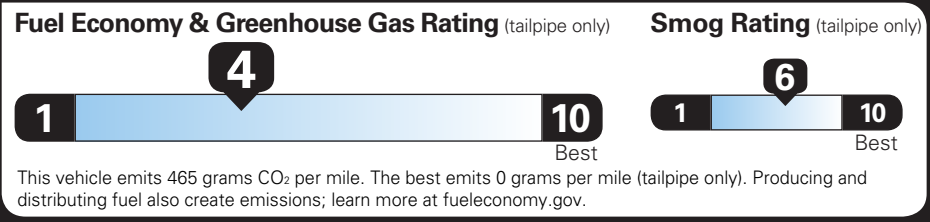

TOTAL OPTIONS	\$770.00
TOTAL VEHICLE & OPTIONS	\$37,670.00
DESTINATION CHARGE	2,795.00
TOTAL BEFORE SAVINGS	\$40,465.00
TURBOMAX ENGINE CREDIT	-1,350.00

TOTAL VEHICLE PRICE* \$39,115.00

EPA DOT Fuel Economy and Environment

Gasoline Vehicle

SILVERADO 2WD

Fuel Economy

20 MPG combined city/hwy

18 MPG city

21 MPG highway

5.0 gallons per 100 miles

You spend \$4,000 more in fuel costs over 5 years compared to the average new vehicle.

Standard pickup trucks range from 12 to 87 MPG. The best vehicle rates 146 MPGe.

Annual fuel cost \$2,500

Actual results will vary for many reasons, including driving conditions and how you drive and maintain your vehicle. The average new vehicle gets 29 MPG and costs \$8,500 to fuel over 5 years. Cost estimates are based on 15,000 miles per year at \$3.30 per gallon. MPGe is miles per gasoline gallon equivalent. Vehicle emissions are a significant cause of climate change and smog.