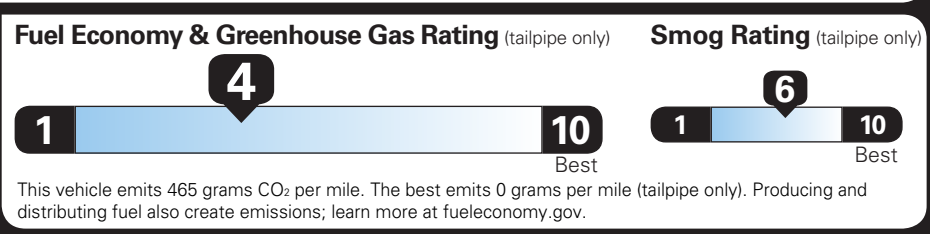

8 YEARS ONSTAR BASICS

- SEE ONSTAR.COM FOR TERMS
- USB PORTS
- DRIVER INFORMATION CENTER
- REMOTE KEYLESS ENTRY
- PUSH BUTTON START

INTERIOR

- AIR CONDITIONING
- POWER WINDOWS
- POWER DOOR LOCKS
- FRONT 40/20/40 BENCH SEATS W/ ARMREST & UNDERSEAT STORAGE

EXTERIOR

- CORNERSTEP REAR BUMPER

MANUFACTURER'S SUGGESTED RETAIL PRICE

STANDARD VEHICLE PRICE $36,900.00

OPTIONS & PRICING

OPTIONS INSTALLED BY THE MANUFACTURER (MAY REPLACE STANDARD EQUIPMENT SHOWN)

AUTO LOCKING REAR DIFFERENTIAL	395.00
120V INSTRUMENT PANEL & CARGO BED POWER OUTLET	225.00
EZ LIFT POWER LOCK AND RELEASE TAILGATE	150.00
GVWR 6,700 LBS. (3,039 KG)	INC.
REAR AXLE: 3.42 RATIO	INC.
17" PAINTED STEEL WHEELS	INC.
TOTAL OPTIONS	$770.00
TOTAL VEHICLE & OPTIONS	$37,670.00
DESTINATION CHARGE	2,795.00
TOTAL BEFORE SAVINGS	$40,465.00
TURBOMAX ENGINE CREDIT	-1,350.00

TOTAL VEHICLE PRICE* $39,115.00

EPA DOT Fuel Economy and Environment

Gasoline Vehicle

SILVERADO 2WD

Fuel Economy

20 MPG combined city/hwy

18 MPG city

21 MPG highway

5.0 gallons per 100 miles

You spend $4,000 more in fuel costs over 5 years compared to the average new vehicle.

Standard pickup trucks range from 12 to 87 MPG. The best vehicle rates 146 MPGe.

Annual fuel cost $2,500

Actual results will vary for many reasons, including driving conditions and how you drive and maintain your vehicle. The average new vehicle gets 29 MPG and costs $8,500 to fuel over 5 years. Cost estimates are based on 15,000 miles per year at $3.30 per gallon. MPGe is miles per gasoline gallon equivalent. Vehicle emissions are a significant cause of climate change and smog.

fuel economy.gov
Calculate personalized estimates and compare vehicles

GOVERNMENT 5-STAR SAFETY RATINGS

Overall Vehicle Score ★★★★★

Based on the combined ratings of frontal, side and rollover. Should ONLY be compared to other vehicles of similar size and weight.

Frontal Crash	Driver Passenger	★★★★★
Based on the risk of injury in a frontal impact. Should ONLY be compared to other vehicles of similar size and weight.		
Side Crash	Front seat Rear seat	★★★★★ Not Rated
Based on the risk of injury in a side impact.		
Rollover		★★★★★
Based on the risk of rollover in a single-vehicle crash.		

Star ratings range from 1 to 5 stars (★★★★★) with 5 being the highest.
Source: National Highway Traffic Safety Administration (NHTSA)
www.safercar.gov or 1-888-327-4236

PARTS CONTENT INFORMATION

FOR VEHICLES IN THIS CARLINE:
U.S./CANADIAN PARTS CONTENT: 38%
MAJOR SOURCES OF FOREIGN PARTS CONTENT: MEXICO 36%

NOTE: PARTS CONTENT DOES NOT INCLUDE FINAL ASSEMBLY, DISTRIBUTION, OR OTHER NON-PARTS COSTS.

FOR THIS VEHICLE:
FINAL ASSEMBLY POINT: SILAO, GJ MEXICO
COUNTRY OF ORIGIN: ENGINE: MEXICO TRANSMISSION: UNITED STATES

This label has been applied pursuant to Federal law - Do not remove prior to delivery to the ultimate purchaser. *Includes Manufacturer's Recommended Pre-Delivery Service. Does not include dealer installed options and accessories not listed above, local taxes or license fees.

© 2009 General Motors LLC
GMLBL_PROD_0044 - 11/01/2025

ORDER NO FVMZBT SALES CODE R
SALES MODEL CODE CC10703
DEALER NO 44185
FINAL ASSEMBLY:
SILAO, GJ MEXICO

VIN 3GCNAAEK6TG363549 REISSUE
DEALER TO WHOM DELIVERED
HAMILTON CHEVROLET, INC.
5800 14 MILE RD
WARREN, MI 48092-3199

Better drives start with OnStar®
Activate today

Learn more at onstar.com, or scan the QR code
onstar.com/privacy