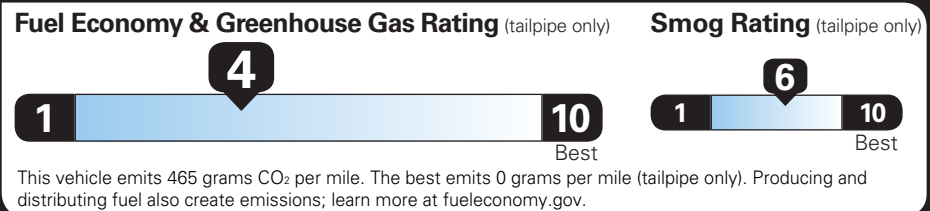

CONNECTIVITY & TECHNOLOGY

- CHEVROLET INFOTAINMENT 3 7" DIAG COLOR TOUCHSCREEN
- ADDITIONAL FEATURES FOR COMPATIBLE PHONES INCLUDE: BLUETOOTH AUDIO STREAMING VOICE COMMAND PASSTHROUGH TO PHONE, WIRELESS ANDROID AUTO & APPLE CARPLAY CAPABLE

8 YEARS ONSTAR BASICS

- SEE ONSTAR.COM FOR TERMS
- USB PORTS
- DRIVER INFORMATION CENTER
- REMOTE KEYLESS ENTRY
- PUSH BUTTON START

INTERIOR

- AIR CONDITIONING
- FRONT 40/20/40 BENCH SEATS W/ ARMREST & UNDERSEAT STORAGE

EXTERIOR

- CORNERSTEP REAR BUMPER
- LOCKING TAILGATE

MANUFACTURER'S SUGGESTED RETAIL PRICE

STANDARD VEHICLE PRICE $37,100.00

OPTIONS & PRICING

OPTIONS INSTALLED BY THE MANUFACTURER (MAY REPLACE STANDARD EQUIPMENT SHOWN)

CHEVYTEC SPRAY-ON BEDLINER 545.00

17" BRIGHT SILVER PAINTED ALUMINUM WHEELS	350.00
CHROME BUMPERS	200.00
CARPET FLOOR COVERING	100.00
GVWR: 6,800 LBS. (3,084 KG)	INC.
REAR AXLE: 3.42 RATIO	INC.

TOTAL OPTIONS	$1,195.00
TOTAL VEHICLE & OPTIONS	$38,295.00
DESTINATION CHARGE	2,595.00
TOTAL BEFORE SAVINGS	$40,890.00
TURBOMAX ENGINE CREDIT	-1,350.00

TOTAL VEHICLE PRICE* $39,540.00

EPA DOT Fuel Economy and Environment

Gasoline Vehicle

SILVERADO 2WD

Fuel Economy

20 MPG combined city/hwy

18 MPG city

21 MPG highway

5.0 gallons per 100 miles

You spend **$4,000** more in fuel costs over 5 years compared to the average new vehicle.

Annual fuel cost **$2,500**

Actual results will vary for many reasons, including driving conditions and how you drive and maintain your vehicle. The average new vehicle gets 29 MPG and costs $8,500 to fuel over 5 years. Cost estimates are based on 15,000 miles per year at $3.30 per gallon. MPGe is miles per gasoline gallon equivalent. Vehicle emissions are a significant cause of climate change and smog.

fuel economy.gov
Calculate personalized estimates and compare vehicles

GOVERNMENT 5-STAR SAFETY RATINGS

Overall Vehicle Score ★★★★★

Based on the combined ratings of frontal, side and rollover. Should ONLY be compared to other vehicles of similar size and weight.

Frontal Crash	Driver Passenger	★★★★★
Based on the risk of injury in a frontal impact. Should ONLY be compared to other vehicles of similar size and weight.		
Side Crash	Front seat Rear seat	★★★★★ Not Rated
Based on the risk of injury in a side impact.		
Rollover		★★★★★
Based on the risk of rollover in a single-vehicle crash.		

Star ratings range from 1 to 5 stars (★★★★★) with 5 being the highest. Source: National Highway Traffic Safety Administration (NHTSA) www.safercar.gov or 1-888-327-4236

PARTS CONTENT INFORMATION

FOR VEHICLES IN THIS CARLINE:
U.S./CANADIAN PARTS CONTENT: 38%
MAJOR SOURCES OF FOREIGN PARTS CONTENT: MEXICO 36%

NOTE: PARTS CONTENT DOES NOT INCLUDE FINAL ASSEMBLY, DISTRIBUTION, OR OTHER NON-PARTS COSTS.

FOR THIS VEHICLE:
FINAL ASSEMBLY POINT: SILAO, GJ MEXICO
COUNTRY OF ORIGIN: ENGINE: MEXICO TRANSMISSION: UNITED STATES

This label has been applied pursuant to Federal law - Do not remove prior to delivery to the ultimate purchaser. *Includes Manufacturer's Recommended Pre-Delivery Service. Does not include dealer installed options and accessories not listed above, local taxes or license fees.

© 2009 General Motors LLC
GMLBL_PROD_0044 - 11/01/2025

ORDER NO FSXCGX SALES CODE S
SALES MODEL CODE CC10903
DEALER NO 44504
FINAL ASSEMBLY:
SILAO, GJ MEXICO

VIN 3GCNAAEK6TG333211 REISSUE
DEALER TO WHOM DELIVERED
SHAHEEN CHEVROLET/WHEELS PC, LLC
38833 SHERIDAN RD
BEACH PARK, IL 60099-3848

Better drives start with OnStar®
Activate today

Learn more at onstar.com, or scan the QR code

onstar.com/privacy