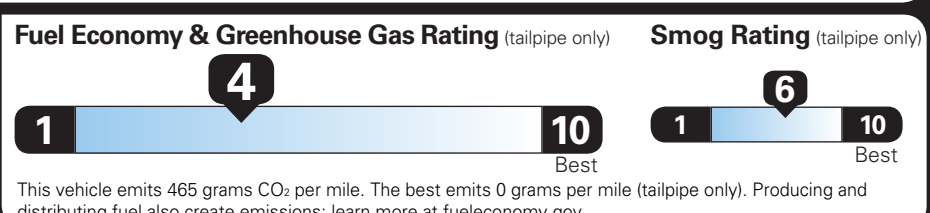

- 220 AMP ALTERNATOR
- STABILITRAK W/ TRAILER SWAY CONTROL & HILL START ASSIST
- ALL-SEASON TIRES
- BRAKE PAD WEAR INDICATOR

CONNECTIVITY & TECHNOLOGY

- CHEVROLET INFOTAINMENT 3 7" DIAG COLOR TOUCHSCREEN
- ADDITIONAL FEATURES FOR COMPATIBLE PHONES INCLUDE: BLUETOOTH AUDIO STREAMING VOICE COMMAND PASSTHROUGH TO PHONE, WIRELESS ANDROID AUTO & APPLE CARPLAY CAPABLE

8 YEARS ONSTAR BASICS

- SEE ONSTAR.COM FOR TERMS
- USB PORTS
- DRIVER INFORMATION CENTER
- REMOTE KEYLESS ENTRY
- PUSH BUTTON START

INTERIOR

- AIR CONDITIONING
- FRONT 40/20/40 BENCH SEATS W/ ARMREST & UNDERSEAT STORAGE

EXTERIOR

- CORNERSTEP REAR BUMPER
- LOCKING TAILGATE

MANUFACTURER'S SUGGESTED RETAIL PRICE
STANDARD VEHICLE PRICE $37,100.00

OPTIONS & PRICING

OPTIONS INSTALLED BY THE MANUFACTURER (MAY REPLACE STANDARD EQUIPMENT SHOWN)

TRAILERING PACKAGE 425.00

GVWR: 6,800 LBS. (3,084 KG) INC.
REAR AXLE: 3.42 RATIO INC.
17" PAINTED STEEL WHEELS INC.

TOTAL OPTIONS	$425.00
TOTAL VEHICLE & OPTIONS	$37,525.00
DESTINATION CHARGE	2,595.00
TOTAL BEFORE SAVINGS	$40,120.00
TURBOMAX ENGINE CREDIT	-1,350.00

TOTAL VEHICLE PRICE* $38,770.00

EPA DOT Fuel Economy and Environment

Gasoline Vehicle

SILVERADO 2WD

Fuel Economy

20 MPG combined city/hwy
18 MPG city
21 MPG highway

5.0 gallons per 100 miles

You spend $4,000 more in fuel costs over 5 years compared to the average new vehicle.

Annual fuel cost $2,500

Actual results will vary for many reasons, including driving conditions and how you drive and maintain your vehicle. The average new vehicle gets 29 MPG and costs $8,500 to fuel over 5 years. Cost estimates are based on 15,000 miles per year at $3.30 per gallon. MPGe is miles per gasoline gallon equivalent. Vehicle emissions are a significant cause of climate change and smog.

fuel economy.gov
Calculate personalized estimates and compare vehicles

GOVERNMENT 5-STAR SAFETY RATINGS

Overall Vehicle Score ★★★★★
Based on the combined ratings of frontal, side and rollover. Should ONLY be compared to other vehicles of similar size and weight.

Frontal Crash Driver Passenger ★★★★★
Based on the risk of injury in a frontal impact. Should ONLY be compared to other vehicles of similar size and weight.

Side Crash Front seat Rear seat ★★★★★ Not Rated
Based on the risk of injury in a side impact.

Rollover ★★★★★
Based on the risk of rollover in a single-vehicle crash.

Star ratings range from 1 to 5 stars (★★★★★) with 5 being the highest.
Source: National Highway Traffic Safety Administration (NHTSA)
www.safercar.gov or 1-888-327-4236

PARTS CONTENT INFORMATION

FOR VEHICLES IN THIS CARLINE:
U.S./CANADIAN PARTS CONTENT: 38%
MAJOR SOURCES OF FOREIGN PARTS CONTENT: MEXICO 36%

NOTE: PARTS CONTENT DOES NOT INCLUDE FINAL ASSEMBLY, DISTRIBUTION, OR OTHER NON-PARTS COSTS.

FOR THIS VEHICLE:
FINAL ASSEMBLY POINT: SILAO, GJ MEXICO
COUNTRY OF ORIGIN: ENGINE: MEXICO TRANSMISSION: UNITED STATES

This label has been applied pursuant to Federal law - Do not remove prior to delivery to the ultimate purchaser. *Includes Manufacturer's Recommended Pre-Delivery Service. Does not include dealer installed options and accessories not listed above, local taxes or license fees.

© 2009 General Motors LLC
GMLBL_PROD_0044 - 11/01/2025

ORDER NO FPFMG4 SALES CODE E
SALES MODEL CODE CC10903
DEALER NO 26399
FINAL ASSEMBLY: SILAO, GJ MEXICO

VIN 3GCNAAEK6TG171709 REISSUE
DEALER TO WHOM DELIVERED
MIAMI LAKES CHEVROLET
16600 NW 57TH AVE
MIAMI LAKES, FL 33014-6123

OnStar Better drives start with OnStar®
Activate today
Learn more at onstar.com, or scan the QR code
onstar.com/privacy