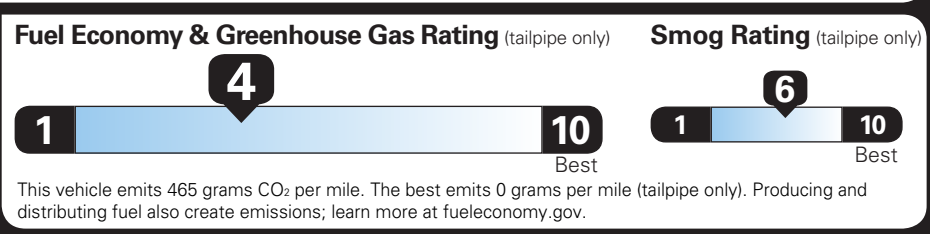

CONNECTIVITY & TECHNOLOGY

- CHEVROLET INFOTAINMENT 3 7" DIAG COLOR TOUCHSCREEN
- ADDITIONAL FEATURES FOR COMPATIBLE PHONES INCLUDE: BLUETOOTH AUDIO STREAMING VOICE COMMAND PASSTHROUGH TO PHONE, WIRELESS ANDROID AUTO & APPLE CARPLAY CAPABLE

8 YEARS ONSTAR BASICS

- SEE ONSTAR.COM FOR TERMS
- USB PORTS
- DRIVER INFORMATION CENTER
- REMOTE KEYLESS ENTRY
- PUSH BUTTON START

INTERIOR

- AIR CONDITIONING
- FRONT 40/20/40 BENCH SEATS W/ ARMREST & UNDERSEAT STORAGE

EXTERIOR

- CORNERSTEP REAR BUMPER
- LOCKING TAILGATE

MANUFACTURER'S SUGGESTED RETAIL PRICE

STANDARD VEHICLE PRICE $37,100.00

OPTIONS & PRICING

OPTIONS INSTALLED BY THE MANUFACTURER (MAY REPLACE STANDARD EQUIPMENT SHOWN)

WT VALUE PACKAGE 820.00

DEEP-TINTED GLASS

- REAR WINDOW DEFOGGER
- TRAILERING PACKAGE
- GVWR: 6,800 LBS. (3,084 KG) INC.
- REAR AXLE: 3.42 RATIO INC.
- 17" PAINTED STEEL WHEELS INC.

TOTAL OPTIONS $820.00

TOTAL VEHICLE & OPTIONS $37,920.00

DESTINATION CHARGE 2,795.00

TOTAL BEFORE SAVINGS $40,715.00

WT VALUE PACKAGE DISCOUNT & TURBOMAX ENGINE CREDIT -1,850.00

TOTAL VEHICLE PRICE* $38,865.00

EPA DOT Fuel Economy and Environment

Gasoline Vehicle

SILVERADO 2WD

Fuel Economy

20 MPG combined city/hwy

18 MPG city

21 MPG highway

5.0 gallons per 100 miles

You spend **$4,000** more in fuel costs over 5 years compared to the average new vehicle.

Annual fuel cost **$2,500**

Actual results will vary for many reasons, including driving conditions and how you drive and maintain your vehicle. The average new vehicle gets 29 MPG and costs $8,500 to fuel over 5 years. Cost estimates are based on 15,000 miles per year at $3.30 per gallon. MPGe is miles per gasoline gallon equivalent. Vehicle emissions are a significant cause of climate change and smog.

fuel economy.gov
Calculate personalized estimates and compare vehicles

GOVERNMENT 5-STAR SAFETY RATINGS

Overall Vehicle Score ★★★★★
Based on the combined ratings of frontal, side and rollover. Should ONLY be compared to other vehicles of similar size and weight.

Frontal Crash ★★★★★
Based on the risk of injury in a frontal impact. Should ONLY be compared to other vehicles of similar size and weight.

Side Crash ★★★★★
Based on the risk of injury in a side impact.

Rollover ★★★★★
Based on the risk of rollover in a single-vehicle crash.

Star ratings range from 1 to 5 stars (★★★★★) with 5 being the highest.
Source: National Highway Traffic Safety Administration (NHTSA)
www.safercar.gov or 1-888-327-4236

PARTS CONTENT INFORMATION

FOR VEHICLES IN THIS CARLINE:
U.S./CANADIAN PARTS CONTENT: 38%
MAJOR SOURCES OF FOREIGN PARTS CONTENT: MEXICO 36%

NOTE: PARTS CONTENT DOES NOT INCLUDE FINAL ASSEMBLY, DISTRIBUTION, OR OTHER NON-PARTS COSTS.

FOR THIS VEHICLE:
FINAL ASSEMBLY POINT: SILAO, GJ MEXICO
COUNTRY OF ORIGIN: ENGINE: MEXICO TRANSMISSION: UNITED STATES

This label has been applied pursuant to Federal law - Do not remove prior to delivery to the ultimate purchaser. *Includes Manufacturer's Recommended Pre-Delivery Service. Does not include dealer installed options and accessories not listed above, local taxes or license fees.

© 2009 General Motors LLC
GMLBL_PROD_0044 - 11/01/2025

ORDER NO FVKH5X SALES CODE R
SALES MODEL CODE CC10903
DEALER NO 17098
FINAL ASSEMBLY:
SILAO, GJ MEXICO

VIN 3GCNAAEK5TG362537 REISSUE
DEALER TO WHOM DELIVERED
CARL BLACK CHEVROLET
535 MURFREESBORO PIKE
NASHVILLE, TN 37210-3509

Better drives start with OnStar®
Activate today

Learn more at onstar.com, or scan the QR code

onstar.com/privacy