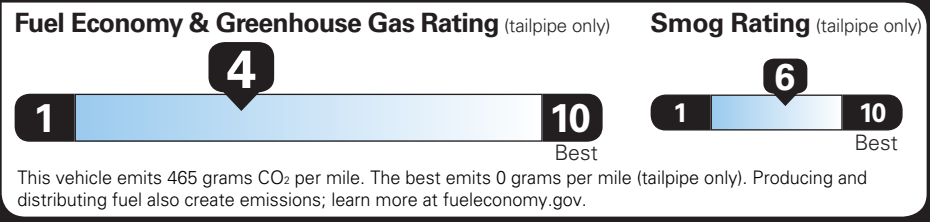

TOTAL VEHICLE & OPTIONS \$38,295.00

DESTINATION CHARGE 2,595.00

TOTAL BEFORE SAVINGS \$40,890.00

TURBOMAX ENGINE CREDIT -1,350.00

TOTAL VEHICLE PRICE* \$39,540.00

EPA DOT Fuel Economy and Environment

Gasoline Vehicle

SILVERADO 2WD

Fuel Economy

20 MPG combined city/hwy

18 MPG city

21 MPG highway

5.0 gallons per 100 miles

You spend **\$4,000** more in fuel costs over 5 years compared to the average new vehicle.

Annual fuel cost **\$2,500**