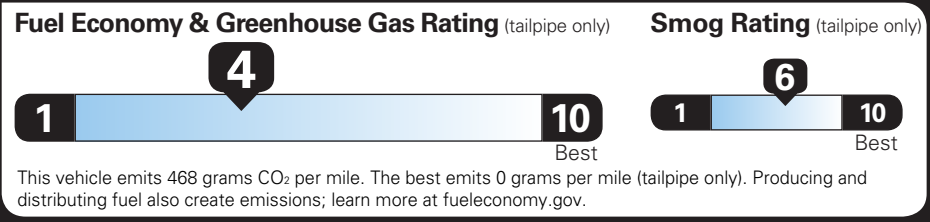

TOTAL VEHICLE & OPTIONS \$38,395.00

DESTINATION CHARGE 1,995.00

TOTAL BEFORE SAVINGS \$40,390.00

TURBOMAX ENGINE CREDIT -1,350.00

TOTAL VEHICLE PRICE* \$39,040.00

EPA DOT Fuel Economy and Environment

Gasoline Vehicle

SILVERADO 2WD

Fuel Economy

19 MPG combined city/hwy

18 MPG city

21 MPG highway

5.3 gallons per 100 miles

You spend **\$4,250** more in fuel costs over 5 years compared to the average new vehicle.

Annual fuel cost **\$2,750**