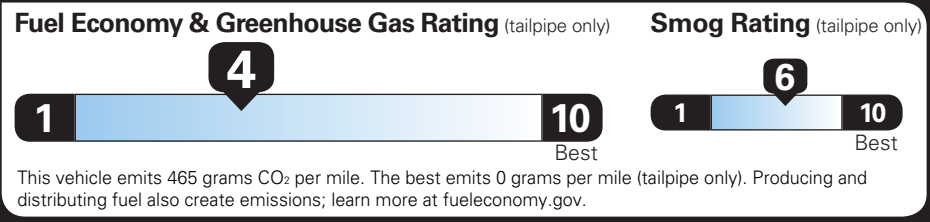

8 YEARS ONSTAR BASICS

- SEE ONSTAR.COM FOR TERMS
- USB PORTS
- DRIVER INFORMATION CENTER
- REMOTE KEYLESS ENTRY
- PUSH BUTTON START

INTERIOR

- AIR CONDITIONING
- FRONT 40/20/40 BENCH SEATS W/ ARMREST & UNDERSEAT STORAGE

EXTERIOR

- CORNERSTEP REAR BUMPER
- LOCKING TAILGATE

MANUFACTURER'S SUGGESTED RETAIL PRICE

STANDARD VEHICLE PRICE $37,100.00

OPTIONS & PRICING

OPTIONS INSTALLED BY THE MANUFACTURER (MAY REPLACE STANDARD EQUIPMENT SHOWN)

WT VALUE PACKAGE 820.00

DEEP-TINTED GLASS

- REAR WINDOW DEFOGGER
- TRAILERING PACKAGE
- FLT-24 MONTHS ONSTAR PROTECT (NON-TRANSFERABLE) 329.00
- GVWR: 6,800 LBS. (3,084 KG) INC.
- REAR AXLE: 3.42 RATIO INC.
- 17" PAINTED STEEL WHEELS INC.

TOTAL OPTIONS	$1,149.00
TOTAL VEHICLE & OPTIONS	$38,249.00
DESTINATION CHARGE	2,795.00
TOTAL BEFORE SAVINGS	$41,044.00
WT VALUE PACKAGE DISCOUNT & TURBOMAX ENGINE CREDIT	-1,850.00

TOTAL VEHICLE PRICE* $39,194.00

EPA DOT Fuel Economy and Environment

Gasoline Vehicle

SILVERADO 2WD

Fuel Economy

20 MPG combined city/hwy

18 MPG city

21 MPG highway

5.0 gallons per 100 miles

Standard pickup trucks range from 12 to 87 MPG. The best vehicle rates 146 MPGe.

You spend $4,000 more in fuel costs over 5 years compared to the average new vehicle.

G D C

Annual fuel cost $2,500

Actual results will vary for many reasons, including driving conditions and how you drive and maintain your vehicle. The average new vehicle gets 29 MPG and costs $8,500 to fuel over 5 years. Cost estimates are based on 15,000 miles per year at $3.30 per gallon. MPGe is miles per gasoline gallon equivalent. Vehicle emissions are a significant cause of climate change and smog.

fuel economy.gov
Calculate personalized estimates and compare vehicles

GOVERNMENT 5-STAR SAFETY RATINGS

Overall Vehicle Score ★★★★★

Based on the combined ratings of frontal, side and rollover. Should ONLY be compared to other vehicles of similar size and weight.

Frontal Crash ★★★★★

Based on the risk of injury in a frontal impact. Should ONLY be compared to other vehicles of similar size and weight.

Side Crash ★★★★★

Based on the risk of injury in a side impact.

Rollover ★★★★★

Based on the risk of rollover in a single-vehicle crash.

Star ratings range from 1 to 5 stars (★★★★★) with 5 being the highest.
Source: National Highway Traffic Safety Administration (NHTSA)
www.safercar.gov or 1-888-327-4236

PARTS CONTENT INFORMATION

FOR VEHICLES IN THIS CARLINE:
U.S./CANADIAN PARTS CONTENT: 38%
MAJOR SOURCES OF FOREIGN PARTS CONTENT: MEXICO 36%

NOTE: PARTS CONTENT DOES NOT INCLUDE FINAL ASSEMBLY, DISTRIBUTION, OR OTHER NON-PARTS COSTS.

FOR THIS VEHICLE:
FINAL ASSEMBLY POINT: SILAO, GJ MEXICO
COUNTRY OF ORIGIN: ENGINE: MEXICO TRANSMISSION: UNITED STATES

This label has been applied pursuant to Federal law - Do not remove prior to delivery to the ultimate purchaser. *Includes Manufacturer's Recommended Pre-Delivery Service. Does not include dealer installed options and accessories not listed above, local taxes or license fees.

© 2009 General Motors LLC
GMLBL_PROD_0044 - 11/01/2025

ORDER NO FXTD16 SALES CODE R
SALES MODEL CODE CC10903
DEALER NO 26358
FINAL ASSEMBLY: SILAO, GJ MEXICO

VIN 3GCNAAEK4TG393391 REISSUE
DEALER TO WHOM DELIVERED
NIMNIGHT CHEVROLET COMPANY
PO BOX 14000
JACKSONVILLE, FL 32238-1000

Better drives start with OnStar®
Activate today

Learn more at onstar.com, or scan the QR code

onstar.com/privacy