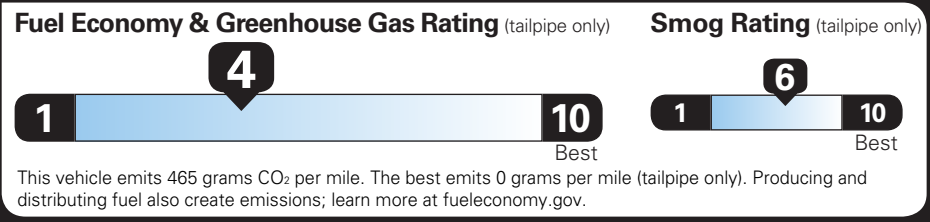

8 YEARS ONSTAR BASICS

- SEE ONSTAR.COM FOR TERMS
- USB PORTS
- DRIVER INFORMATION CENTER
- REMOTE KEYLESS ENTRY
- PUSH BUTTON START

INTERIOR

- AIR CONDITIONING
- POWER WINDOWS
- POWER DOOR LOCKS
- FRONT 40/20/40 BENCH SEATS W/ ARMREST & UNDERSEAT STORAGE

EXTERIOR

- CORNERSTEP REAR BUMPER

MANUFACTURER'S SUGGESTED RETAIL PRICE

STANDARD VEHICLE PRICE $36,900.00

OPTIONS & PRICING

OPTIONS INSTALLED BY THE MANUFACTURER (MAY REPLACE STANDARD EQUIPMENT SHOWN)

AUTO LOCKING REAR DIFFERENTIAL	395.00
120V INSTRUMENT PANEL & CARGO BED POWER OUTLET	225.00
EZ LIFT POWER LOCK AND RELEASE TAILGATE	150.00
GVWR 6,700 LBS. (3,039 KG)	INC.
REAR AXLE: 3.42 RATIO	INC.
17" PAINTED STEEL WHEELS	INC.
TOTAL OPTIONS	$770.00
TOTAL VEHICLE & OPTIONS	$37,670.00
DESTINATION CHARGE	2,795.00
TOTAL BEFORE SAVINGS	$40,465.00
TURBOMAX ENGINE CREDIT	-1,350.00

TOTAL VEHICLE PRICE* $39,115.00

EPA DOT Fuel Economy and Environment

Gasoline Vehicle

SILVERADO 2WD

Fuel Economy

20 MPG combined city/hwy

18 MPG city

21 MPG highway

5.0 gallons per 100 miles

You spend $4,000 more in fuel costs over 5 years compared to the average new vehicle.

Standard pickup trucks range from 12 to 87 MPG. The best vehicle rates 146 MPGe.

Annual fuel cost $2,500

Actual results will vary for many reasons, including driving conditions and how you drive and maintain your vehicle. The average new vehicle gets 29 MPG and costs $8,500 to fuel over 5 years. Cost estimates are based on 15,000 miles per year at $3.30 per gallon. MPGe is miles per gasoline gallon equivalent. Vehicle emissions are a significant cause of climate change and smog.

fuelconomy.gov
Calculate personalized estimates and compare vehicles

GOVERNMENT 5-STAR SAFETY RATINGS

Overall Vehicle Score ★★★★★
Based on the combined ratings of frontal, side and rollover. Should ONLY be compared to other vehicles of similar size and weight.

Frontal Crash	Driver Passenger	★★★★★
Based on the risk of injury in a frontal impact. Should ONLY be compared to other vehicles of similar size and weight.		
Side Crash	Front seat Rear seat	★★★★★ Not Rated
Based on the risk of injury in a side impact.		
Rollover		★★★★★
Based on the risk of rollover in a single-vehicle crash.		

Star ratings range from 1 to 5 stars (★★★★★) with 5 being the highest.
Source: National Highway Traffic Safety Administration (NHTSA)
www.safercar.gov or 1-888-327-4236

PARTS CONTENT INFORMATION

FOR VEHICLES IN THIS CARLINE:
U.S./CANADIAN PARTS CONTENT: 38%
MAJOR SOURCES OF FOREIGN PARTS CONTENT: MEXICO 36%

NOTE: PARTS CONTENT DOES NOT INCLUDE FINAL ASSEMBLY, DISTRIBUTION, OR OTHER NON-PARTS COSTS.

FOR THIS VEHICLE:
FINAL ASSEMBLY POINT: SILAO, GJ MEXICO
COUNTRY OF ORIGIN: ENGINE: MEXICO TRANSMISSION: UNITED STATES

This label has been applied pursuant to Federal law - Do not remove prior to delivery to the ultimate purchaser. *Includes Manufacturer's Recommended Pre-Delivery Service. Does not include dealer installed options and accessories not listed above, local taxes or license fees.

© 2009 General Motors LLC
GMLBL_PROD_0044 - 11/01/2025

ORDER NO FVMZBS SALES CODE R
SALES MODEL CODE CC10703
DEALER NO 44185
FINAL ASSEMBLY:
SILAO, GJ MEXICO

VIN 3GCNAAEK4TG363548 REISSUE

DEALER TO WHOM DELIVERED
HAMILTON CHEVROLET, INC.
5800 14 MILE RD
WARREN, MI 48092-3199

Better drives start with OnStar®
Activate today

Learn more at onstar.com, or scan the QR code
onstar.com/privacy