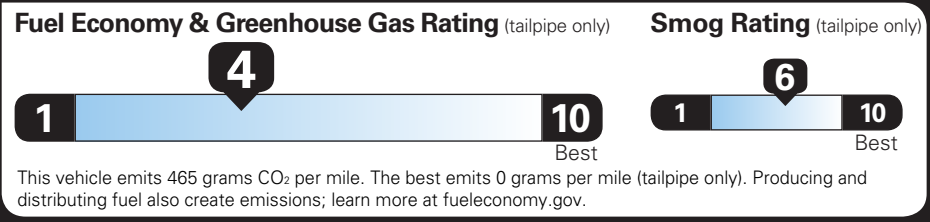

DESTINATION CHARGE 2,795.00

TOTAL BEFORE SAVINGS \$40,649.00

TURBOMAX ENGINE CREDIT -1,350.00

TOTAL VEHICLE PRICE* \$39,299.00

EPA DOT Fuel Economy and Environment

Gasoline Vehicle

SILVERADO 2WD

Fuel Economy

20 MPG combined city/hwy

18 MPG city

21 MPG highway

5.0 gallons per 100 miles

You spend **\$4,000** more in fuel costs over 5 years compared to the average new vehicle.

Annual fuel cost **\$2,500**

Actual results will vary for many reasons, including driving conditions and how you drive and maintain your vehicle. The average new vehicle gets 29 MPG and costs \$8,500 to fuel over 5 years. Cost estimates are based on 15,000 miles per year at \$3.30 per gallon. MPGe is miles per gasoline gallon equivalent. Vehicle emissions are a significant cause of climate change and smog.

fuel economy.gov
Calculate personalized estimates and compare vehicles

GOVERNMENT 5-STAR SAFETY RATINGS

Overall Vehicle Score ★★★★★

Based on the combined ratings of frontal, side and rollover. Should ONLY be compared to other vehicles of similar size and weight.