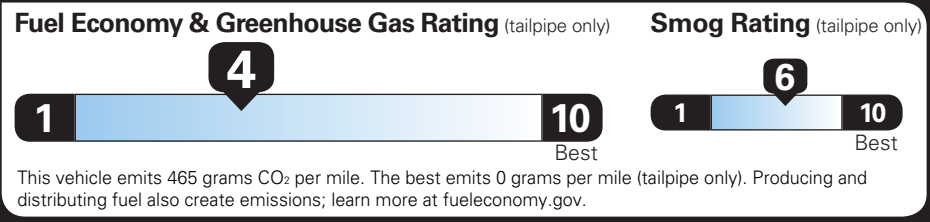

CONNECTIVITY & TECHNOLOGY

1. CHEVROLET INFOTAINMENT 3 7" DIAG COLOR TOUCHSCREEN
2. ADDITIONAL FEATURES FOR COMPATIBLE PHONES INCLUDE: BLUETOOTH AUDIO STREAMING VOICE COMMAND PASSTHROUGH TO PHONE, WIRELESS ANDROID AUTO & APPLE CARPLAY CAPABLE

8 YEARS ONSTAR BASICS

- SEE ONSTAR.COM FOR TERMS
- USB PORTS
- DRIVER INFORMATION CENTER
- REMOTE KEYLESS ENTRY
- PUSH BUTTON START

INTERIOR

- AIR CONDITIONING
- FRONT 40/20/40 BENCH SEATS W/ ARMREST & UNDERSEAT STORAGE

EXTERIOR

- CORNERSTEP REAR BUMPER
- LOCKING TAILGATE

MANUFACTURER'S SUGGESTED RETAIL PRICE

STANDARD VEHICLE PRICE $37,100.00

OPTIONS & PRICING

OPTIONS INSTALLED BY THE MANUFACTURER (MAY REPLACE STANDARD EQUIPMENT SHOWN)

FLT-24 MONTHS ONSTAR PROTECT 329.00

(NON-TRANSFERABLE)

GVWR: 6,800 LBS. (3,084 KG) INC.
REAR AXLE: 3.42 RATIO INC.
17" PAINTED STEEL WHEELS INC.

TOTAL OPTIONS	$329.00
TOTAL VEHICLE & OPTIONS	$37,429.00
DESTINATION CHARGE	2,795.00
TOTAL BEFORE SAVINGS	$40,224.00
TURBOMAX ENGINE CREDIT	-1,350.00

TOTAL VEHICLE PRICE* $38,874.00

EPA DOT Fuel Economy and Environment

Gasoline Vehicle

SILVERADO 2WD

Fuel Economy

20 MPG combined city/hwy

18 MPG city

21 MPG highway

5.0 gallons per 100 miles

Standard pickup trucks range from 12 to 87 MPG. The best vehicle rates 146 MPGe.

You spend $4,000 more in fuel costs over 5 years compared to the average new vehicle.

Annual fuel cost $2,500

Actual results will vary for many reasons, including driving conditions and how you drive and maintain your vehicle. The average new vehicle gets 29 MPG and costs $8,500 to fuel over 5 years. Cost estimates are based on 15,000 miles per year at $3.30 per gallon. MPGe is miles per gasoline gallon equivalent. Vehicle emissions are a significant cause of climate change and smog.

fuel economy.gov
Calculate personalized estimates and compare vehicles

GOVERNMENT 5-STAR SAFETY RATINGS

Overall Vehicle Score ★★★★★

Based on the combined ratings of frontal, side and rollover. Should ONLY be compared to other vehicles of similar size and weight.

Frontal Crash ★★★★★
Driver Passenger

Based on the risk of injury in a frontal impact. Should ONLY be compared to other vehicles of similar size and weight.

Side Crash ★★★★★
Front seat Rear seat

Based on the risk of injury in a side impact.

Rollover ★★★★★

Based on the risk of rollover in a single-vehicle crash.

Star ratings range from 1 to 5 stars (★★★★★) with 5 being the highest.
Source: National Highway Traffic Safety Administration (NHTSA)
www.safercar.gov or 1-888-327-4236

PARTS CONTENT INFORMATION

FOR VEHICLES IN THIS CARLINE:
U.S./CANADIAN PARTS CONTENT: 38%
MAJOR SOURCES OF FOREIGN PARTS CONTENT: MEXICO 36%

NOTE: PARTS CONTENT DOES NOT INCLUDE FINAL ASSEMBLY, DISTRIBUTION, OR OTHER NON-PARTS COSTS.

FOR THIS VEHICLE:
FINAL ASSEMBLY POINT:
SILAO, GJ MEXICO
COUNTRY OF ORIGIN:
ENGINE: MEXICO
TRANSMISSION: UNITED STATES

This label has been applied pursuant to Federal law - Do not remove prior to delivery to the ultimate purchaser. *Includes Manufacturer's Recommended Pre-Delivery Service. Does not include dealer installed options and accessories not listed above, local taxes or license fees.

© 2009 General Motors LLC
GMLBL_PROD_0044 - 11/01/2025

ORDER NO FVQFR SALES CODE R
SALES MODEL CODE CC10903
DEALER NO 26358
FINAL ASSEMBLY:
SILAO, GJ MEXICO

VIN 3GCNAAEK3TG370619 REISSUE

DEALER TO WHOM DELIVERED
NIMNIGHT CHEVROLET COMPANY
PO BOX 14000
JACKSONVILLE, FL 32238-1000

OnStar Better drives start with OnStar®
Activate today

Learn more at onstar.com, or scan the QR code
onstar.com/privacy