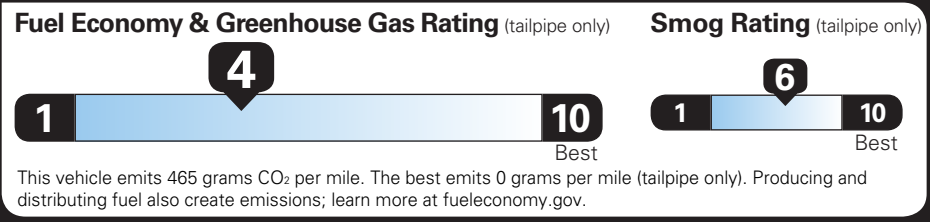

- CHEVROLET INFOTAINMENT 3 7" DIAG COLOR TOUCHSCREEN
- ADDITIONAL FEATURES FOR COMPATIBLE PHONES INCLUDE: BLUETOOTH AUDIO STREAMING VOICE COMMAND PASSTHROUGH TO PHONE, WIRELESS ANDROID AUTO & APPLE CARPLAY CAPABLE

8 YEARS ONSTAR BASICS

- SEE ONSTAR.COM FOR TERMS
- USB PORTS
- DRIVER INFORMATION CENTER
- REMOTE KEYLESS ENTRY
- PUSH BUTTON START

INTERIOR

- AIR CONDITIONING
- FRONT 40/20/40 BENCH SEATS W/ ARMREST & UNDERSEAT STORAGE

EXTERIOR

- CORNERSTEP REAR BUMPER
- LOCKING TAILGATE

MANUFACTURER'S SUGGESTED RETAIL PRICE

STANDARD VEHICLE PRICE $37,100.00

OPTIONS & PRICING

OPTIONS INSTALLED BY THE MANUFACTURER (MAY REPLACE STANDARD EQUIPMENT SHOWN)

CHEVYTEC SPRAY-ON BEDLINER 545.00

17" BRIGHT SILVER PAINTED 350.00

ALUMINUM WHEELS

CHROME BUMPERS 200.00

CARPET FLOOR COVERING 100.00

GVWR: 6,800 LBS. (3,084 KG) INC.

REAR AXLE: 3.42 RATIO INC.

TOTAL OPTIONS $1,195.00

TOTAL VEHICLE & OPTIONS $38,295.00

DESTINATION CHARGE 2,595.00

TOTAL BEFORE SAVINGS $40,890.00

TURBOMAX ENGINE CREDIT -1,350.00

TOTAL VEHICLE PRICE* $39,540.00

EPA DOT Fuel Economy and Environment

Gasoline Vehicle

SILVERADO 2WD

Fuel Economy

20 MPG combined city/hwy

18 MPG city

21 MPG highway

5.0 gallons per 100 miles

Standard pickup trucks range from 12 to 87 MPG. The best vehicle rates 146 MPGe.

You spend $4,000 more in fuel costs over 5 years compared to the average new vehicle.

Annual fuel cost $2,500

Actual results will vary for many reasons, including driving conditions and how you drive and maintain your vehicle. The average new vehicle gets 29 MPG and costs $8,500 to fuel over 5 years. Cost estimates are based on 15,000 miles per year at $3.30 per gallon. MPGe is miles per gasoline gallon equivalent. Vehicle emissions are a significant cause of climate change and smog.

fuel economy.gov
Calculate personalized estimates and compare vehicles

GOVERNMENT 5-STAR SAFETY RATINGS

Overall Vehicle Score ★★★★★

Based on the combined ratings of frontal, side and rollover. Should ONLY be compared to other vehicles of similar size and weight.

Frontal Crash Driver Passenger ★★★★★

Based on the risk of injury in a frontal impact. Should ONLY be compared to other vehicles of similar size and weight.

Side Crash Front seat Rear seat ★★★★★ Not Rated

Based on the risk of injury in a side impact.

Rollover ★★★★★

Based on the risk of rollover in a single-vehicle crash.

Star ratings range from 1 to 5 stars (★★★★★) with 5 being the highest. Source: National Highway Traffic Safety Administration (NHTSA) www.safercar.gov or 1-888-327-4236

PARTS CONTENT INFORMATION

FOR VEHICLES IN THIS CARLINE:
U.S./CANADIAN PARTS CONTENT: 38%
MAJOR SOURCES OF FOREIGN PARTS CONTENT: MEXICO 36%

NOTE: PARTS CONTENT DOES NOT INCLUDE FINAL ASSEMBLY, DISTRIBUTION, OR OTHER NON-PARTS COSTS.

FOR THIS VEHICLE:
FINAL ASSEMBLY POINT: SILAO, GJ MEXICO
COUNTRY OF ORIGIN: ENGINE: MEXICO TRANSMISSION: UNITED STATES

This label has been applied pursuant to Federal law - Do not remove prior to delivery to the ultimate purchaser. *Includes Manufacturer's Recommended Pre-Delivery Service. Does not include dealer installed options and accessories not listed above, local taxes or license fees.

© 2009 General Motors LLC GMLBL_PROD_0044 - 11/01/2025

ORDER NO FSXPVK SALES CODE S
SALES MODEL CODE CC10903
DEALER NO 44047
FINAL ASSEMBLY:
SILAO, GJ MEXICO

VIN 3GCNAAEK3TG346644 REISSUE

DEALER TO WHOM DELIVERED
BERGER CHEVROLET / WHEELS PC, LLC
38833 SHERIDAN RD
BEACH PARK, IL 60099-3848

OnStar Better drives start with OnStar®
Activate today

Learn more at onstar.com, or scan the QR code

onstar.com/privacy