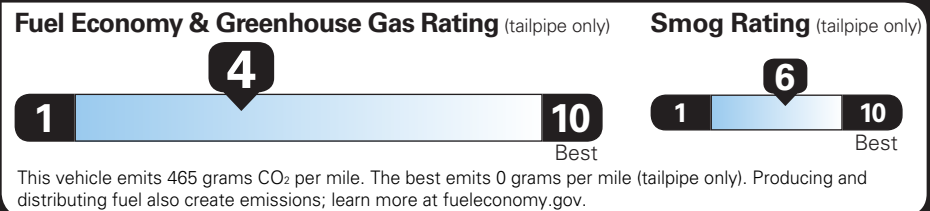

EPA DOT Fuel Economy and Environment

Gasoline Vehicle

SILVERADO 2WD

Fuel Economy

20 MPG combined city/hwy

18 MPG city

21 MPG highway

5.0 gallons per 100 miles

You spend \$4,000 more in fuel costs over 5 years compared to the average new vehicle.

Standard pickup trucks range from 12 to 87 MPG. The best vehicle rates 146 MPGe.

Annual fuel cost \$2,500

Actual results will vary for many reasons, including driving conditions and how you drive and maintain your vehicle. The average new vehicle gets 29 MPG and costs \$8,500 to fuel over 5 years. Cost estimates are based on 15,000 miles per year at \$3.30 per gallon. MPGe is miles per gasoline gallon equivalent. Vehicle emissions are a significant cause of climate change and smog.