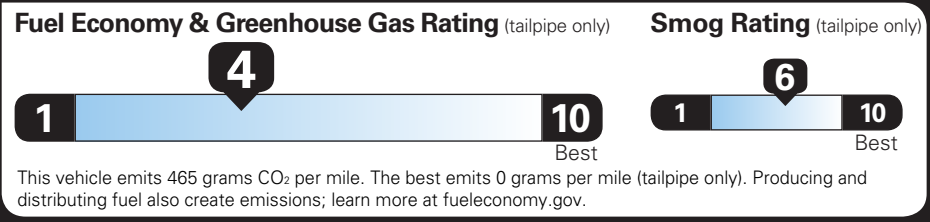

DESTINATION CHARGE 2,595.00

TOTAL BEFORE SAVINGS \$40,495.00

TURBOMAX ENGINE CREDIT -1,350.00

TOTAL VEHICLE PRICE* \$39,145.00

EPA DOT Fuel Economy and Environment

Gasoline Vehicle

SILVERADO 2WD

Fuel Economy

20 MPG combined city/hwy

18 MPG city

21 MPG highway

5.0 gallons per 100 miles

You spend **\$4,000** more in fuel costs over 5 years compared to the average new vehicle.

Annual fuel cost **\$2,500**

Actual results will vary for many reasons, including driving conditions and how you drive and maintain your vehicle. The average new vehicle gets 29 MPG and costs \$8,500 to fuel over 5 years. Cost estimates are based on 15,000 miles per year at \$3.30 per gallon. MPGe is miles per gasoline gallon equivalent. Vehicle emissions are a significant cause of climate change and smog.