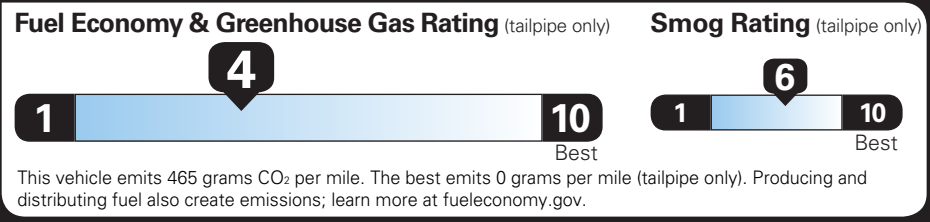

EPA DOT Fuel Economy and Environment

Gasoline Vehicle

SILVERADO 2WD

Fuel Economy

20 MPG combined city/hwy

18 MPG city

21 MPG highway

5.0 gallons per 100 miles

Standard pickup trucks range from 12 to 87 MPG. The best vehicle rates 146 MPGe.

You spend \$4,000 more in fuel costs over 5 years compared to the average new vehicle.

G D C

Annual fuel cost \$2,500

Actual results will vary for many reasons, including driving conditions and how you drive and maintain your vehicle. The average new vehicle gets 29 MPG and costs \$8,500 to fuel over 5 years. Cost estimates are based on 15,000 miles per year at \$3.30 per gallon. MPGe is miles per gasoline gallon equivalent. Vehicle emissions are a significant cause of climate change and smog.