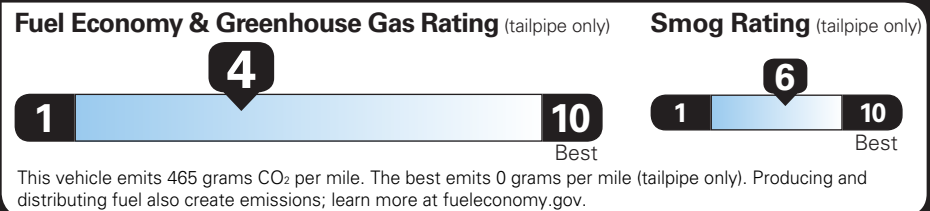

CONNECTIVITY & TECHNOLOGY

- CHEVROLET INFOTAINMENT 3 7" DIAG COLOR TOUCHSCREEN
- ADDITIONAL FEATURES FOR COMPATIBLE PHONES INCLUDE: BLUETOOTH AUDIO STREAMING VOICE COMMAND PASSTHROUGH TO PHONE, WIRELESS ANDROID AUTO & APPLE CARPLAY CAPABLE

8 YEARS ONSTAR BASICS

- SEE ONSTAR.COM FOR TERMS
- USB PORTS
- DRIVER INFORMATION CENTER
- REMOTE KEYLESS ENTRY
- PUSH BUTTON START

INTERIOR

- AIR CONDITIONING
- FRONT 40/20/40 BENCH SEATS W/ ARMREST & UNDERSEAT STORAGE

EXTERIOR

- CORNERSTEP REAR BUMPER
- LOCKING TAILGATE

MANUFACTURER'S SUGGESTED RETAIL PRICE

STANDARD VEHICLE PRICE $37,100.00

OPTIONS & PRICING

OPTIONS INSTALLED BY THE MANUFACTURER (MAY REPLACE STANDARD EQUIPMENT SHOWN)

GVWR: 6,800 LBS. (3,084 KG) INC.

REAR AXLE: 3.42 RATIO INC.
17" PAINTED STEEL WHEELS INC.

TOTAL OPTIONS	$0.00
TOTAL VEHICLE & OPTIONS	$37,100.00
DESTINATION CHARGE	2,795.00
TOTAL BEFORE SAVINGS	$39,895.00
TURBOMAX ENGINE CREDIT	-1,350.00

TOTAL VEHICLE PRICE* $38,545.00

EPA DOT Fuel Economy and Environment

Gasoline Vehicle

SILVERADO 2WD

Fuel Economy

20 MPG combined city/hwy

18 MPG city

21 MPG highway

5.0 gallons per 100 miles

Standard pickup trucks range from 12 to 87 MPG. The best vehicle rates 146 MPGe.

You spend $4,000 more in fuel costs over 5 years compared to the average new vehicle.

G D C

Annual fuel cost $2,500

Actual results will vary for many reasons, including driving conditions and how you drive and maintain your vehicle. The average new vehicle gets 29 MPG and costs $8,500 to fuel over 5 years. Cost estimates are based on 15,000 miles per year at $3.30 per gallon. MPGe is miles per gasoline gallon equivalent. Vehicle emissions are a significant cause of climate change and smog.

fuel economy.gov
Calculate personalized estimates and compare vehicles

GOVERNMENT 5-STAR SAFETY RATINGS

Overall Vehicle Score ★★★★★

Based on the combined ratings of frontal, side and rollover. Should ONLY be compared to other vehicles of similar size and weight.

Frontal Crash Driver Passenger ★★★★★

Based on the risk of injury in a frontal impact. Should ONLY be compared to other vehicles of similar size and weight.

Side Crash Front seat Rear seat ★★★★★ Not Rated

Based on the risk of injury in a side impact.

Rollover ★★★★★

Based on the risk of rollover in a single-vehicle crash.

Star ratings range from 1 to 5 stars (★★★★★) with 5 being the highest.
Source: National Highway Traffic Safety Administration (NHTSA)
www.safercar.gov or 1-888-327-4236

PARTS CONTENT INFORMATION

FOR VEHICLES IN THIS CARLINE:
U.S./CANADIAN PARTS CONTENT: 38%
MAJOR SOURCES OF FOREIGN PARTS CONTENT: MEXICO 36%

NOTE: PARTS CONTENT DOES NOT INCLUDE FINAL ASSEMBLY, DISTRIBUTION, OR OTHER NON-PARTS COSTS.

FOR THIS VEHICLE:
FINAL ASSEMBLY POINT: SILAO, GJ MEXICO
COUNTRY OF ORIGIN: ENGINE: MEXICO TRANSMISSION: UNITED STATES

This label has been applied pursuant to Federal law - Do not remove prior to delivery to the ultimate purchaser. *Includes Manufacturer's Recommended Pre-Delivery Service. Does not include dealer installed options and accessories not listed above, local taxes or license fees.

© 2009 General Motors LLC
GMLBL_PROD_0044 - 11/01/2025

ORDER NO FWMGCX SALES CODE R
SALES MODEL CODE CC10903
DEALER NO 26358
FINAL ASSEMBLY:
SILAO, GJ MEXICO

VIN 3GCNAAEK1TG413080 REISSUE

DEALER TO WHOM DELIVERED
NIMNIGHT CHEVROLET COMPANY
PO BOX 14000
JACKSONVILLE, FL 32238-1000

Better drives start with OnStar®
Activate today

Learn more at onstar.com, or scan the QR code

onstar.com/privacy