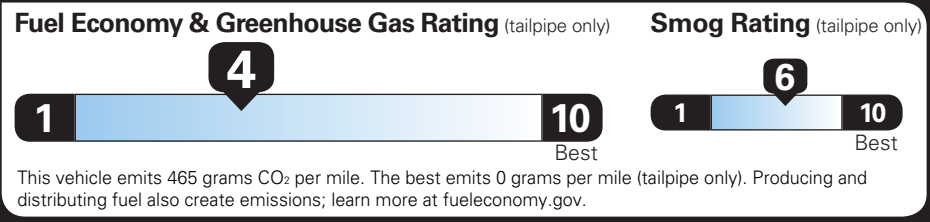

CONNECTIVITY & TECHNOLOGY

- CHEVROLET INFOTAINMENT 3 7" DIAG COLOR TOUCHSCREEN
- ADDITIONAL FEATURES FOR COMPATIBLE PHONES INCLUDE: BLUETOOTH AUDIO STREAMING VOICE COMMAND PASSTHROUGH TO PHONE, WIRELESS ANDROID AUTO & APPLE CARPLAY CAPABLE

8 YEARS ONSTAR BASICS

- SEE ONSTAR.COM FOR TERMS
- USB PORTS
- DRIVER INFORMATION CENTER
- REMOTE KEYLESS ENTRY
- PUSH BUTTON START

INTERIOR

- AIR CONDITIONING
- FRONT 40/20/40 BENCH SEATS W/ ARMREST & UNDERSEAT STORAGE

EXTERIOR

- CORNERSTEP REAR BUMPER
- LOCKING TAILGATE

MANUFACTURER'S SUGGESTED RETAIL PRICE

STANDARD VEHICLE PRICE $37,100.00

OPTIONS & PRICING

OPTIONS INSTALLED BY THE MANUFACTURER (MAY REPLACE STANDARD EQUIPMENT SHOWN)

FLT-24 MONTHS ONSTAR PROTECT 329.00

(NON-TRANSFERABLE)

GVWR: 6,800 LBS. (3,084 KG) INC.
REAR AXLE: 3.42 RATIO INC.
17" PAINTED STEEL WHEELS INC.

TOTAL OPTIONS	$329.00
TOTAL VEHICLE & OPTIONS	$37,429.00
DESTINATION CHARGE	2,595.00
TOTAL BEFORE SAVINGS	$40,024.00
TURBOMAX ENGINE CREDIT	-1,350.00

TOTAL VEHICLE PRICE* $38,674.00

EPA DOT Fuel Economy and Environment

Gasoline Vehicle

SILVERADO 2WD

Fuel Economy

20 MPG combined city/hwy

18 MPG city

21 MPG highway

5.0 gallons per 100 miles

You spend **$4,000** more in fuel costs over 5 years compared to the average new vehicle.

Annual fuel cost **$2,500**

Actual results will vary for many reasons, including driving conditions and how you drive and maintain your vehicle. The average new vehicle gets 29 MPG and costs $8,500 to fuel over 5 years. Cost estimates are based on 15,000 miles per year at $3.30 per gallon. MPGe is miles per gasoline gallon equivalent. Vehicle emissions are a significant cause of climate change and smog.

fuelconomy.gov
Calculate personalized estimates and compare vehicles

GOVERNMENT 5-STAR SAFETY RATINGS

Overall Vehicle Score ★★★★★

Based on the combined ratings of frontal, side and rollover. Should ONLY be compared to other vehicles of similar size and weight.

Frontal Crash ★★★★★

Based on the risk of injury in a frontal impact. Should ONLY be compared to other vehicles of similar size and weight.

Side Crash ★★★★★

Based on the risk of injury in a side impact.

Rollover ★★★★★

Based on the risk of rollover in a single-vehicle crash.

Star ratings range from 1 to 5 stars (★★★★★) with 5 being the highest. Source: National Highway Traffic Safety Administration (NHTSA) www.safercar.gov or 1-888-327-4236

PARTS CONTENT INFORMATION

FOR VEHICLES IN THIS CARLINE:
U.S./CANADIAN PARTS CONTENT: 38%
MAJOR SOURCES OF FOREIGN PARTS CONTENT: MEXICO 36%

NOTE: PARTS CONTENT DOES NOT INCLUDE FINAL ASSEMBLY, DISTRIBUTION, OR OTHER NON-PARTS COSTS.

FOR THIS VEHICLE:
FINAL ASSEMBLY POINT: SILAO, GJ MEXICO
COUNTRY OF ORIGIN: ENGINE: MEXICO TRANSMISSION: UNITED STATES

This label has been applied pursuant to Federal law - Do not remove prior to delivery to the ultimate purchaser. *Includes Manufacturer's Recommended Pre-Delivery Service. Does not include dealer installed options and accessories not listed above, local taxes or license fees.

© 2009 General Motors LLC GMLBL_PROD_0044 - 11/01/2025

Better drives start with OnStar®
Activate today
Learn more at onstar.com, or scan the QR code
onstar.com/privacy

WARNING
Cancer and Reproductive Harm
www.P65Warnings.ca.gov/passenger-vehicle
SEE OWNER'S MANUAL

ORDER NO FSSSFK SALES CODE R
SALES MODEL CODE CC10903
DEALER NO 20091
FINAL ASSEMBLY: SILAO, GJ MEXICO
VIN 3GCNAAEK1TG268803 REISSUE

DEALER TO WHOM DELIVERED
COURTESY CHEVROLET CENTER
750 CAMINO DEL RIO N
SAN DIEGO, CA 92108-3296