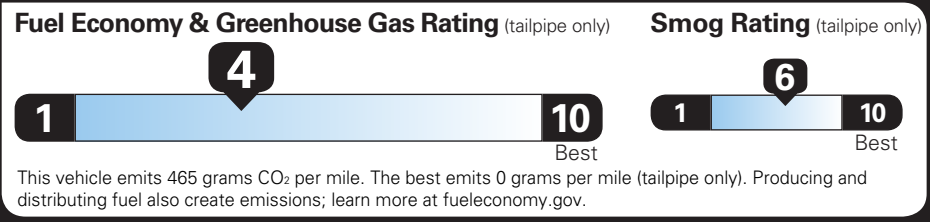

- CHEVROLET INFOTAINMENT 3 7" DIAG COLOR TOUCHSCREEN
- ADDITIONAL FEATURES FOR COMPATIBLE PHONES INCLUDE: BLUETOOTH AUDIO STREAMING VOICE COMMAND PASSTHROUGH TO PHONE, WIRELESS ANDROID AUTO & APPLE CARPLAY CAPABLE

8 YEARS ONSTAR BASICS

- SEE ONSTAR.COM FOR TERMS
- USB PORTS
- DRIVER INFORMATION CENTER
- REMOTE KEYLESS ENTRY
- PUSH BUTTON START

INTERIOR

- AIR CONDITIONING
- FRONT 40/20/40 BENCH SEATS W/ ARMREST & UNDERSEAT STORAGE

EXTERIOR

- CORNERSTEP REAR BUMPER
- LOCKING TAILGATE

MANUFACTURER'S SUGGESTED RETAIL PRICE

STANDARD VEHICLE PRICE $37,100.00

OPTIONS & PRICING

OPTIONS INSTALLED BY THE MANUFACTURER (MAY REPLACE STANDARD EQUIPMENT SHOWN)

TRAILERING PACKAGE 425.00

UPFITTER SWITCH KIT (5) 150.00

(CUSTOMER RESPONSIBLE FOR INSTALLATION)

BACK UP ALARM 138.00

GVWR: 6,800 LBS. (3,084 KG) INC.

REAR AXLE: 3.42 RATIO INC.

17" PAINTED STEEL WHEELS INC.

TOTAL OPTIONS $713.00

TOTAL VEHICLE & OPTIONS $37,813.00

DESTINATION CHARGE 2,795.00

TOTAL BEFORE SAVINGS $40,608.00

TURBOMAX ENGINE CREDIT -1,350.00

TOTAL VEHICLE PRICE* $39,258.00

EPA DOT Fuel Economy and Environment

Gasoline Vehicle

SILVERADO 2WD

Fuel Economy

20 MPG combined city/hwy

18 MPG city

21 MPG highway

5.0 gallons per 100 miles

Standard pickup trucks range from 12 to 87 MPG. The best vehicle rates 146 MPGe.

You spend $4,000 more in fuel costs over 5 years compared to the average new vehicle.

Annual fuel cost $2,500

Actual results will vary for many reasons, including driving conditions and how you drive and maintain your vehicle. The average new vehicle gets 29 MPG and costs $8,500 to fuel over 5 years. Cost estimates are based on 15,000 miles per year at $3.30 per gallon. MPGe is miles per gasoline gallon equivalent. Vehicle emissions are a significant cause of climate change and smog.

fuel economy.gov
Calculate personalized estimates and compare vehicles

GOVERNMENT 5-STAR SAFETY RATINGS

Overall Vehicle Score ★★★★★

Based on the combined ratings of frontal, side and rollover. Should ONLY be compared to other vehicles of similar size and weight.

Frontal Crash Driver Passenger ★★★★★

Based on the risk of injury in a frontal impact. Should ONLY be compared to other vehicles of similar size and weight.

Side Crash Front seat Rear seat ★★★★★ Not Rated

Based on the risk of injury in a side impact.

Rollover ★★★★★

Based on the risk of rollover in a single-vehicle crash.

Star ratings range from 1 to 5 stars (★★★★★) with 5 being the highest. Source: National Highway Traffic Safety Administration (NHTSA) www.safercar.gov or 1-888-327-4236

PARTS CONTENT INFORMATION

FOR VEHICLES IN THIS CARLINE:
U.S./CANADIAN PARTS CONTENT: 38%
MAJOR SOURCES OF FOREIGN PARTS CONTENT: MEXICO 36%

NOTE: PARTS CONTENT DOES NOT INCLUDE FINAL ASSEMBLY, DISTRIBUTION, OR OTHER NON-PARTS COSTS.

FOR THIS VEHICLE:
FINAL ASSEMBLY POINT: SILAO, GJ MEXICO
COUNTRY OF ORIGIN: ENGINE: MEXICO TRANSMISSION: UNITED STATES

This label has been applied pursuant to Federal law - Do not remove prior to delivery to the ultimate purchaser. *Includes Manufacturer's Recommended Pre-Delivery Service. Does not include dealer installed options and accessories not listed above, local taxes or license fees.

© 2009 General Motors LLC GMLBL_PROD_0044 - 11/01/2025

ORDER NO FVMZZR SALES CODE R
SALES MODEL CODE CC10903
DEALER NO 28132
FINAL ASSEMBLY:
SILAO, GJ MEXICO

VIN 3GCNAAEK0TG411143 REISSUE
DEALER TO WHOM DELIVERED
VALLEY CHEVROLET, INC.
46767 STATE RTE 18 W
WELLINGTON, OH 44090-9265

Better drives start with OnStar®
Activate today

Learn more at onstar.com, or scan the QR code

onstar.com/privacy