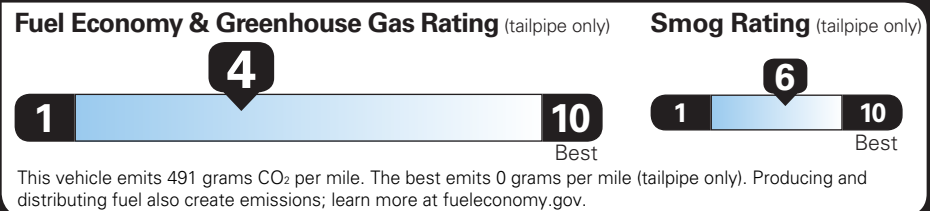

Actual results will vary for many reasons, including driving conditions and how you drive and maintain your vehicle. The average new vehicle gets 28 MPG and costs $9,500 to fuel over 5 years. Cost estimates are based on 15,000 miles per year at $3.50 per gallon. MPGe is miles per gasoline gallon equivalent. Vehicle emissions are a significant cause of climate change and smog.

fuel economy.gov
Calculate personalized estimates and compare vehicles

GOVERNMENT 5-STAR SAFETY RATINGS

Overall Vehicle Score ★★★★★
Based on the combined ratings of frontal, side and rollover. Should ONLY be compared to other vehicles of similar size and weight.

Frontal Crash Driver Passenger ★★★★★
Based on the risk of injury in a frontal impact. Should ONLY be compared to other vehicles of similar size and weight.

Side Crash Front seat Rear seat ★★★★★ Not Rated
Based on the risk of injury in a side impact.

Rollover ★★★★★
Based on the risk of rollover in a single-vehicle crash.

Star ratings range from 1 to 5 stars (★★★★★) with 5 being the highest.
Source: National Highway Traffic Safety Administration (NHTSA)
www.safercar.gov or 1-888-327-4236

PARTS CONTENT INFORMATION

FOR VEHICLES IN THIS CARLINE:
U.S./CANADIAN PARTS CONTENT: 37%
MAJOR SOURCES OF FOREIGN PARTS CONTENT: MEXICO 37%

NOTE: PARTS CONTENT DOES NOT INCLUDE FINAL ASSEMBLY, DISTRIBUTION, OR OTHER NON-PARTS COSTS.

FOR THIS VEHICLE:
FINAL ASSEMBLY POINT: SILAO, GJ MEXICO
COUNTRY OF ORIGIN: ENGINE: UNITED STATES TRANSMISSION: UNITED STATES

This label has been applied pursuant to Federal law - Do not remove prior to delivery to the ultimate purchaser. *Includes Manufacturer's Recommended Pre-Delivery Service. Does not include dealer installed options and accessories not listed above, local taxes or license fees.

© 2009 General Motors LLC
GMLBL_PROD_0043 - 10/23/2023

Equipped with the safety and security of OnStar®

Visit onstar.com for details.
onstar.com/privacy

ORDER NO FBWF7Q SALES CODE R
SALES MODEL CODE CC10903
DEALER NO 39088
FINAL ASSEMBLY: SILAO, GJ MEXICO

VIN 3GCNAED9SG377655 REISSUE
DEALER TO WHOM DELIVERED
COURTESY CHEVROLET
PO BOX 7709
PHOENIX, AZ 85011-7709