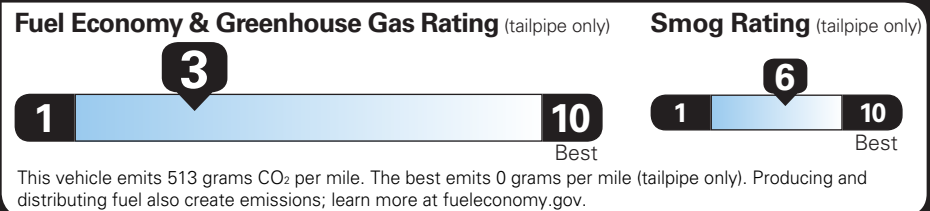

Actual results will vary for many reasons, including driving conditions and how you drive and maintain your vehicle. The average new vehicle gets 29 MPG and costs $8,500 to fuel over 5 years. Cost estimates are based on 15,000 miles per year at $3.30 per gallon. MPGe is miles per gasoline gallon equivalent. Vehicle emissions are a significant cause of climate change and smog.

fuelconomy.gov
Calculate personalized estimates and compare vehicles

GOVERNMENT 5-STAR SAFETY RATINGS

This vehicle has not been rated by the government for overall vehicle score, frontal crash, side crash or rollover risk.

Source: National Highway Traffic Safety Administration (NHTSA)
www.safercar.gov or 1-888-327-4236

Equipped with the safety and security of OnStar®

Visit onstar.com for details.
onstar.com/privacy

PARTS CONTENT INFORMATION

FOR VEHICLES IN THIS CARLINE:
U.S./CANADIAN PARTS CONTENT: 38%
MAJOR SOURCES OF FOREIGN PARTS CONTENT: MEXICO 36%

NOTE: PARTS CONTENT DOES NOT INCLUDE FINAL ASSEMBLY, DISTRIBUTION, OR OTHER NON-PARTS COSTS.

FOR THIS VEHICLE:
FINAL ASSEMBLY POINT: SILAO, GJ MEXICO
COUNTRY OF ORIGIN: ENGINE: UNITED STATES TRANSMISSION: UNITED STATES

This label has been applied pursuant to Federal law - Do not remove prior to delivery to the ultimate purchaser. *Includes Manufacturer's Recommended Pre-Delivery Service. Does not include dealer installed options and accessories not listed above, local taxes or license fees.

© 2009 General Motors LLC
GMLBL_PROD_0043 - 10/23/2023

ORDER NO FHVBX6 SALES CODE E
SALES MODEL CODE CC10903
DEALER NO 30412
FINAL ASSEMBLY: SILAO, GJ MEXICO

VIN 3GCNAED3TG107886 REISSUE

DEALER TO WHOM DELIVERED
MAC HAIK CHEVROLET
11711 KATY FWY
HOUSTON, TX 77079-1739