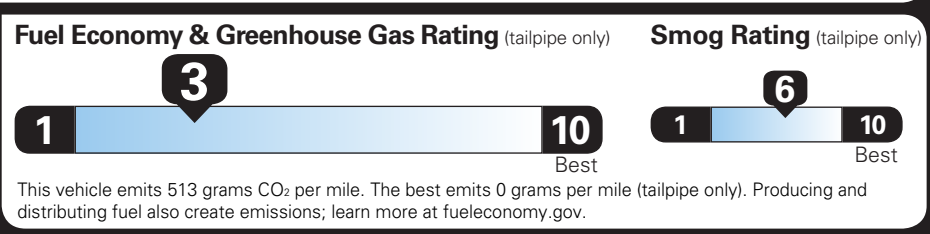

- STABILITRAK W/ TRAILER SWAY CONTROL & HILL START ASSIST
- ALL-SEASON TIRES
- BRAKE PAD WEAR INDICATOR

CONNECTIVITY & TECHNOLOGY

- CHEVROLET INFOTAINMENT 3 7" DIAG COLOR TOUCHSCREEN
- ADDITIONAL FEATURES FOR COMPATIBLE PHONES INCLUDE: BLUETOOTH AUDIO STREAMING VOICE COMMAND PASSTHROUGH TO PHONE, WIRELESS ANDROID AUTO & APPLE CARPLAY CAPABLE
- 8 YEARS ONSTAR BASICS

SEE ONSTAR.COM FOR TERMS

- USB PORTS
- DRIVER INFORMATION CENTER
- REMOTE KEYLESS ENTRY
- PUSH BUTTON START

INTERIOR

- AIR CONDITIONING
- FRONT 40/20/40 BENCH SEATS W/ ARMREST & UNDERSEAT STORAGE

EXTERIOR

- CORNERSTEP REAR BUMPER
- LOCKING TAILGATE

MANUFACTURER'S SUGGESTED RETAIL PRICE

STANDARD VEHICLE PRICE $37,100.00

OPTIONS & PRICING

OPTIONS INSTALLED BY THE MANUFACTURER (MAY REPLACE STANDARD EQUIPMENT SHOWN)

ENGINE: 5.3L ECOTEC3 V8 1,595.00
WITH DYNAMIC FUEL MANAGEMENT

FLT-24 MONTHS ONSTAR PROTECT (NON-TRANSFERABLE)	329.00
GVWR: 6,800 LBS. (3,084 KG)	INC.
REAR AXLE: 3.23 RATIO	INC.
17" PAINTED STEEL WHEELS	INC.

TOTAL OPTIONS	$1,924.00
TOTAL VEHICLE & OPTIONS	$39,024.00
DESTINATION CHARGE	2,795.00

TOTAL VEHICLE PRICE* $41,819.00

EPA DOT Fuel Economy and Environment

Gasoline Vehicle

SILVERADO 2WD

Fuel Economy

17 MPG combined city/hwy

16 MPG city

20 MPG highway

5.9 gallons per 100 miles

You spend **$6,000** more in fuel costs over 5 years compared to the average new vehicle.

Annual fuel cost $2,900

Actual results will vary for many reasons, including driving conditions and how you drive and maintain your vehicle. The average new vehicle gets 29 MPG and costs $8,500 to fuel over 5 years. Cost estimates are based on 15,000 miles per year at $3.30 per gallon. MPGe is miles per gasoline gallon equivalent. Vehicle emissions are a significant cause of climate change and smog.

fuelconomy.gov
Calculate personalized estimates and compare vehicles

GOVERNMENT 5-STAR SAFETY RATINGS

Overall Vehicle Score ★★★★★

Based on the combined ratings of frontal, side and rollover. Should ONLY be compared to other vehicles of similar size and weight.

Frontal Crash	Driver Passenger	★★★★★
Based on the risk of injury in a frontal impact. Should ONLY be compared to other vehicles of similar size and weight.		
Side Crash	Front seat Rear seat	★★★★★ Not Rated
Based on the risk of injury in a side impact.		
Rollover		★★★★★
Based on the risk of rollover in a single-vehicle crash.		

Star ratings range from 1 to 5 stars (★★★★★) with 5 being the highest.
Source: National Highway Traffic Safety Administration (NHTSA)
www.safercar.gov or 1-888-327-4236

PARTS CONTENT INFORMATION

FOR VEHICLES IN THIS CARLINE:
U.S./CANADIAN PARTS CONTENT: 38%
MAJOR SOURCES OF FOREIGN PARTS CONTENT: MEXICO 36%

NOTE: PARTS CONTENT DOES NOT INCLUDE FINAL ASSEMBLY, DISTRIBUTION, OR OTHER NON-PARTS COSTS.

FOR THIS VEHICLE:
FINAL ASSEMBLY POINT: SILAO, GJ MEXICO
COUNTRY OF ORIGIN: ENGINE: UNITED STATES TRANSMISSION: UNITED STATES

This label has been applied pursuant to Federal law - Do not remove prior to delivery to the ultimate purchaser. *Includes Manufacturer's Recommended Pre-Delivery Service. Does not include dealer installed options and accessories not listed above, local taxes or license fees.

© 2009 General Motors LLC
GMLBL_PROD_0044 - 11/01/2025

Better drives start with OnStar®
Activate today

Learn more at onstar.com, or scan the QR code

onstar.com/privacy

ORDER NO FVQTN SALES CODE R
SALES MODEL CODE CC10903
DEALER NO 26358
FINAL ASSEMBLY:
SILAO, GJ MEXICO

VIN 3GCNAED2TG364733 REISSUE

DEALER TO WHOM DELIVERED
NIMNIGHT CHEVROLET COMPANY
PO BOX 14000
JACKSONVILLE, FL 32238-1000