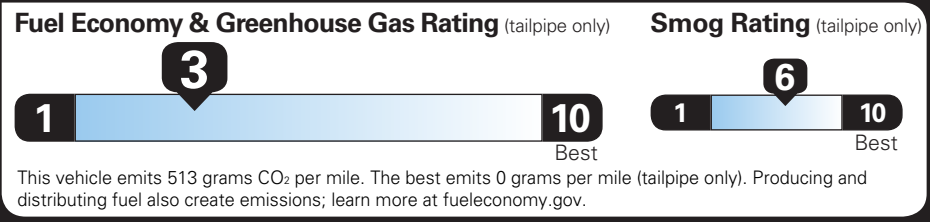

Actual results will vary for many reasons, including driving conditions and how you drive and maintain your vehicle. The average new vehicle gets 29 MPG and costs $8,500 to fuel over 5 years. Cost estimates are based on 15,000 miles per year at $3.30 per gallon. MPGe is miles per gasoline gallon equivalent. Vehicle emissions are a significant cause of climate change and smog.

fuel economy.gov
Calculate personalized estimates and compare vehicles

GOVERNMENT 5-STAR SAFETY RATINGS

This vehicle has not been rated by the government for overall vehicle score, frontal crash, side crash or rollover risk.

Source: National Highway Traffic Safety Administration (NHTSA)
www.safercar.gov or 1-888-327-4236

PARTS CONTENT INFORMATION

FOR VEHICLES IN THIS CARLINE:
U.S./CANADIAN PARTS CONTENT: 38%
MAJOR SOURCES OF FOREIGN PARTS CONTENT: MEXICO 36%

NOTE: PARTS CONTENT DOES NOT INCLUDE FINAL ASSEMBLY, DISTRIBUTION, OR OTHER NON-PARTS COSTS.

FOR THIS VEHICLE:
FINAL ASSEMBLY POINT: SILAO, GJ MEXICO
COUNTRY OF ORIGIN: ENGINE: UNITED STATES TRANSMISSION: UNITED STATES

This label has been applied pursuant to Federal law - Do not remove prior to delivery to the ultimate purchaser. *Includes Manufacturer's Recommended Pre-Delivery Service. Does not include dealer installed options and accessories not listed above, local taxes or license fees.

© 2009 General Motors LLC
GMLBL_PROD_0043 - 10/23/2023

Equipped with the safety and security of OnStar.
Visit onstar.com for details.
onstar.com/privacy

WARNING
Cancer and Reproductive Harm
www.P65Warnings.ca.gov/
passenger-vehicle
SEE OWNER'S MANUAL

ORDER NO FHNWWJ SALES CODE E
SALES MODEL CODE CC10903
DEALER NO 06124
FINAL ASSEMBLY: SILAO, GJ MEXICO
VIN 3GCNAED0TG110101 REISSUE
DEALER TO WHOM DELIVERED
CHASE CHEVROLET CO., INC.
PO BOX 8349
STOCKTON, CA 95208-0349