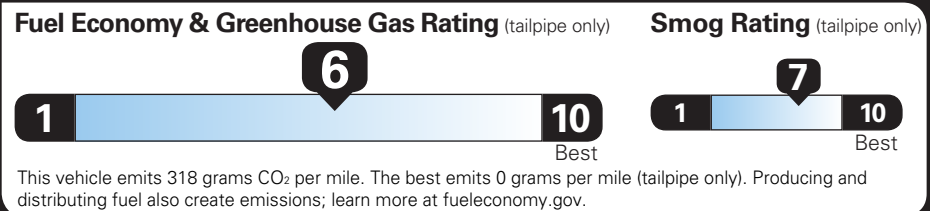

EPA DOT Fuel Economy and Environment

Gasoline Vehicle

Fuel Economy

28 MPG combined city/hwy

26 city 31 highway

3.6 gallons per 100 miles

Small SUVs range from 14 to 129 MPG. The best vehicle rates 142 MPGe.

You save $250 in fuel costs over 5 years compared to the average new vehicle.

G R

Annual fuel COST $1,250