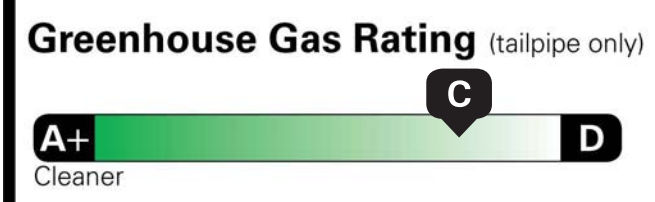

California Air Resources Board Diesel Vehicle

Environmental Performance

These ratings are not directly comparable to the U.S. EPA/DOT light-duty vehicle label ratings. For information on how to compare, please see www.arb.ca.gov/ep_label.

Protect the environment. Choose vehicles with **higher ratings**: