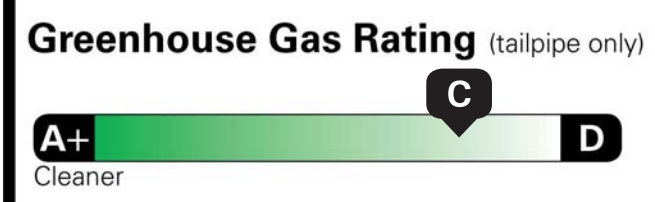

California Air Resources Board Diesel Vehicle

Environmental Performance

These ratings are not directly comparable to the U.S. EPA/DOT light-duty vehicle label ratings. For information on how to compare, please see www.arb.ca.gov/ep_label.

Protect the environment. Choose vehicles with **higher ratings**:

Vehicle emissions are a primary contributor to climate change and smog. Ratings are determined by the California Air Resources Board based on this vehicle's measured emissions.