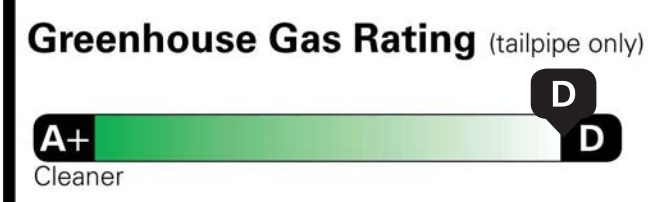

California Air Resources Board Gasoline Vehicle

Environmental Performance

These ratings are not directly comparable to the U.S. EPA/DOT light-duty vehicle label ratings. For information on how to compare, please see www.arb.ca.gov/ep_label.

Protect the environment. Choose vehicles with **higher ratings**: