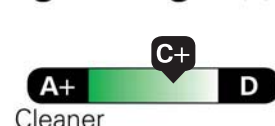

Smog Rating (tailpipe only)