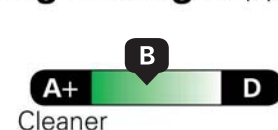

Protect the environment. Choose vehicles with **higher ratings**:

Greenhouse Gas Rating (tailpipe only)

Smog Rating (tailpipe only)

Vehicle emissions are a primary contributor to climate change and smog. Ratings are determined by the California Air Resources Board based on this vehicle's measured emissions.