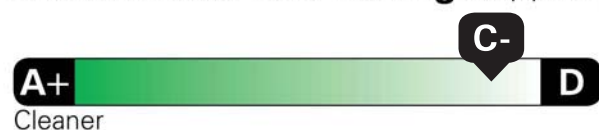

Vehicle emissions are a primary contributor to climate change and smog. Ratings are determined by the California Air Resources Board based on this vehicle's measured emissions.

This label has been applied pursuant to Federal law - Do not remove prior to delivery to the ultimate purchaser. *Includes Manufacturer's Recommended Pre-Delivery Service. Does not include dealer installed options and accessories not listed above, local taxes or license fees.

© 2009 General Motors LLC
GMLBL_PROD_0044 - 11/01/2025

ORDER NO FQKJCS SALES CODE E
SALES MODEL CODE CK20743
DEALER NO 32483
FINAL ASSEMBLY:
OSHAWA, ON CANADA

VIN 2GC4KME74T1143924 REISSUE

DEALER TO WHOM DELIVERED
MCLAUGHLIN CHEVROLET, INC.
PO BOX 230
WHITMAN, MA 02382-0230

Better drives start with OnStar®

Activate today

Learn more at onstar.com, or scan the QR code

onstar.com/privacy