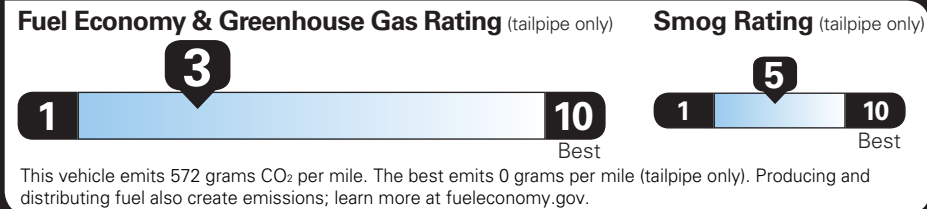

SAFETY & SECURITY

- ENHANCED AUTOMATIC EMERGENCY BRAKING
- REVERSE AUTOMATIC BRAKING

- ENHANCED AUTO PARKING ASSIST
- THEFT-DETERRENT PACKAGE
- HD SURROUND VISION
- SAFETY ALERT SEAT
- FORWARD COLLISION ALERT
- REAR PEDESTRIAN ALERT
- TEEN DRIVER
- INTELLIBEAM-AUTO HIGH BEAM
- REAR CAMERA MIRROR

MANUFACTURER'S SUGGESTED RETAIL PRICE

STANDARD VEHICLE PRICE $108,100.00

OPTIONS & PRICING

OPTIONS INSTALLED BY THE MANUFACTURER (MAY REPLACE STANDARD EQUIPMENT SHOWN)

- RADIANT PACKAGE (DEALER INSTALLED): 5,799.00
- 24" BRIGHT ALLOY WHEELS (DEALER INSTALLED)
- BLACK ILLUMINATED CADILLAC EMBLEM (DEALER INSTALLED)

- BRIGHT SPORT MESH GRILLE (DEALER INSTALLED)
- PUDDLE LAMPS, CADILLAC CREST (DEALER INSTALLED)
- TOURING PACKAGE: 3,950.00
- DOORS, FRONT AND REAR, SOFT-CLOSE/CINCHING
- DOORS, POWER OPEN/POWER CLOSE
- AIR RIDE ADAPTIVE SUSPENSION

TOTAL OPTIONS	$9,749.00
TOTAL VEHICLE & OPTIONS	$117,849.00
DESTINATION CHARGE	2,895.00

TOTAL VEHICLE PRICE* $120,744.00

EPA DOT Fuel Economy and Environment

Gasoline Vehicle

ESCALADE 4WD

Fuel Economy **16** MPG
combined city/hwy

14 city

18 highway

6.2 gallons per 100 miles

You spend **$11,000** more in fuel costs over 5 years compared to the average new vehicle.

Annual fuel cost **$3,900**

Actual results will vary for many reasons, including driving conditions and how you drive and maintain your vehicle. The average new vehicle gets 29 MPG and costs $8,500 to fuel over 5 years. Cost estimates are based on 15,000 miles per year at $4.15 per gallon. MPGe is miles per gasoline gallon equivalent. Vehicle emissions are a significant cause of climate change and smog.

fuel economy.gov
Calculate personalized estimates and compare vehicles

GOVERNMENT 5-STAR SAFETY RATINGS

Overall Vehicle Score ★★★★★

Based on the combined ratings of frontal, side and rollover. Should ONLY be compared to other vehicles of similar size and weight.

Frontal Crash Driver Passenger ★★★★★

Based on the risk of injury in a frontal impact. Should ONLY be compared to other vehicles of similar size and weight.

Side Crash Front seat Rear seat ★★★★★

Based on the risk of injury in a side impact.

Rollover ★★★

Based on the risk of rollover in a single-vehicle crash.

Star ratings range from 1 to 5 stars (★★★★★) with 5 being the highest. Source: National Highway Traffic Safety Administration (NHTSA) www.safercar.gov or 1-888-327-4236

PARTS CONTENT INFORMATION

FOR VEHICLES IN THIS CARLINE:
U.S./CANADIAN PARTS CONTENT: 38%
MAJOR SOURCES OF FOREIGN PARTS CONTENT: MEXICO 36%

NOTE: PARTS CONTENT DOES NOT INCLUDE FINAL ASSEMBLY, DISTRIBUTION, OR OTHER NON-PARTS COSTS.

FOR THIS VEHICLE:
FINAL ASSEMBLY POINT:
ARLINGTON, TX U.S.A.
COUNTRY OF ORIGIN:
ENGINE: UNITED STATES
TRANSMISSION: UNITED STATES

This label has been applied pursuant to Federal law - Do not remove prior to delivery to the ultimate purchaser. *Includes Manufacturer's Recommended Pre-Delivery Service. Does not include dealer installed options and accessories not listed above, local taxes or license fees.

© 2009 General Motors LLC
GMLBL_PROD_0044 - 11/01/2025

ORDER NO FXPV8M SALES CODE E
SALES MODEL CODE 6K10906
DEALER NO 20242
FINAL ASSEMBLY:
ARLINGTON, TX U.S.A.

VIN 1GYS9LKL8TR345942 REISSUE

DEALER TO WHOM DELIVERED
VAN DEVERE CADILLAC
111 W MARKET ST
AKRON, OH 44303-2330

Better drives start with OnStar®
Activate today

Learn more at onstar.com, or scan the QR code

onstar.com/privacy