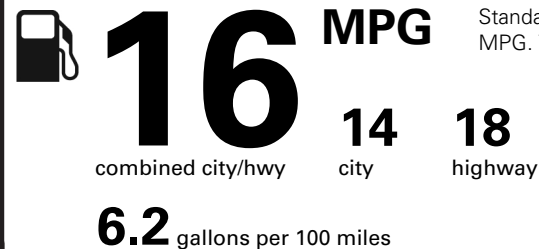

MANUFACTURER'S SUGGESTED RETAIL PRICE

STANDARD VEHICLE PRICE \$97,100.00

OPTIONS & PRICING

OPTIONS INSTALLED BY THE MANUFACTURER (MAY REPLACE STANDARD EQUIPMENT SHOWN)

FRONT LICENSE PLATE BRACKET	15.00
3 YEAR / 150,000 MILE*	INC.
PROFESSIONAL VEHICLE PROTECTION - LIVERY PKG	

TOTAL OPTIONS	\$15.00
TOTAL VEHICLE & OPTIONS	\$97,115.00
DESTINATION CHARGE	2,895.00

TOTAL VEHICLE PRICE* \$100,010.00

EPA DOT Fuel Economy and Environment

Gasoline Vehicle

Fuel Economy

You spend **\$11,000** more in fuel costs over 5 years compared to the average new vehicle.