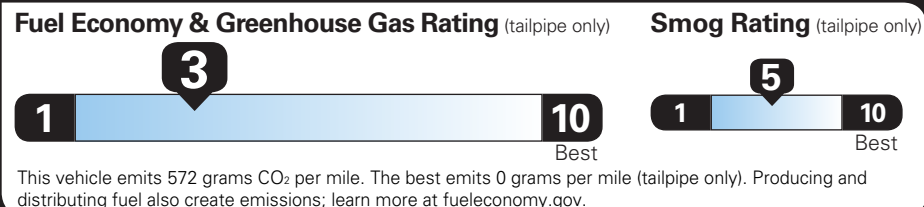

You spend **$11,000** more in fuel costs over 5 years compared to the average new vehicle.

Annual fuel cost **$3,900**