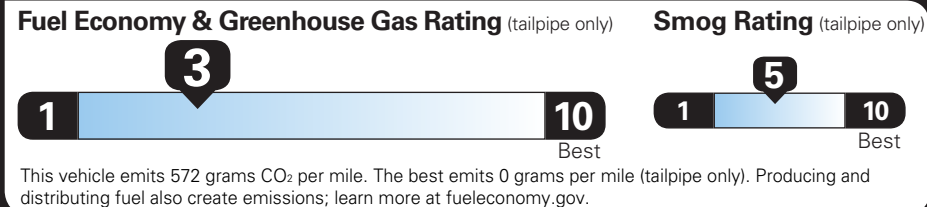

TOTAL OPTIONS	\$15.00
TOTAL VEHICLE & OPTIONS	\$97,115.00
DESTINATION CHARGE	2,895.00

TOTAL VEHICLE PRICE* \$100,010.00

EPA DOT Fuel Economy and Environment

Gasoline Vehicle

Fuel Economy

ESCALADE 4WD
Standard SUVs range from 13 to 115 MPG. The best vehicle rates 146 MPGe.

16 MPG
combined city/hwy

14 MPG
city

18 MPG
highway

6.2 gallons per 100 miles

You spend \$11,000
more in fuel costs over 5 years
compared to the average new vehicle.

Annual fuel cost
\$3,900

Actual results will vary for many reasons, including driving conditions and how you drive and maintain your vehicle. The average new vehicle gets 29 MPG and costs \$8,500 to fuel over 5 years. Cost estimates are based on 15,000 miles per year at \$4.15 per gallon. MPGe is miles per gasoline gallon equivalent. Vehicle emissions are a significant cause of climate change and smog.

fuelconomy.gov

Calculate personalized estimates and compare vehicles

GOVERNMENT 5-STAR SAFETY RATINGS

Overall Vehicle Score

★★★★★
Based on the combined ratings of frontal, side and rollover. Should ONLY be compared to other vehicles of similar size and weight.