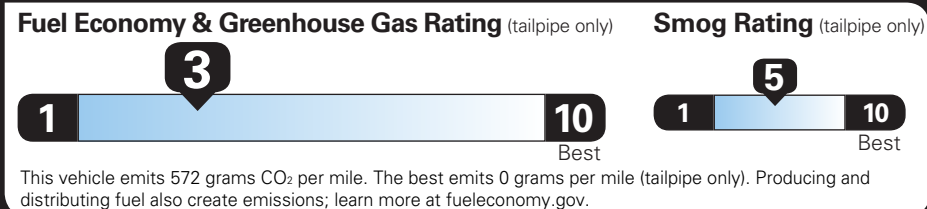

SAFETY & SECURITY

- ENHANCED AUTOMATIC EMERGENCY BRAKING
- REVERSE AUTOMATIC BRAKING

- ENHANCED AUTO PARKING ASSIST
- THEFT-DETERRENT PACKAGE
- HD SURROUND VISION
- SAFETY ALERT SEAT
- FORWARD COLLISION ALERT
- REAR PEDESTRIAN ALERT
- TEEN DRIVER
- INTELLIBEAM-AUTO HIGH BEAM
- REAR CAMERA MIRROR

MANUFACTURER'S SUGGESTED RETAIL PRICE

STANDARD VEHICLE PRICE $105,100.00

OPTIONS & PRICING

OPTIONS INSTALLED BY THE MANUFACTURER (MAY REPLACE STANDARD EQUIPMENT SHOWN)

- TOURING PACKAGE: 3,950.00
- DOORS, FRONT AND REAR, SOFT-CLOSE/CINCHING
- DOORS, POWER OPEN/POWER CLOSE
- AIR RIDE ADAPTIVE SUSPENSION
- 24" 10-SPOKE ALLOY WHEELS, 1,800.00

POLISHED FINISH WITH HIGH BLACK AND LASER ETCHING DEEP SEA METALLIC 625.00

TOTAL OPTIONS	$6,375.00
TOTAL VEHICLE & OPTIONS	$111,475.00
DESTINATION CHARGE	2,595.00

TOTAL VEHICLE PRICE* $114,070.00

EPA DOT Fuel Economy and Environment

Gasoline Vehicle

ESCALADE 4WD

Fuel Economy **16** MPG
combined city/hwy

14 city

18 highway

6.2 gallons per 100 miles

You spend **$11,000** more in fuel costs over 5 years compared to the average new vehicle.

Annual fuel cost **$3,900**

Actual results will vary for many reasons, including driving conditions and how you drive and maintain your vehicle. The average new vehicle gets 29 MPG and costs $8,500 to fuel over 5 years. Cost estimates are based on 15,000 miles per year at $4.15 per gallon. MPGe is miles per gasoline gallon equivalent. Vehicle emissions are a significant cause of climate change and smog.

fuelconomy.gov
Calculate personalized estimates and compare vehicles

GOVERNMENT 5-STAR SAFETY RATINGS

This vehicle has not been rated by the government for overall vehicle score, frontal crash, side crash or rollover risk.

Source: National Highway Traffic Safety Administration (NHTSA)
www.safercar.gov or 1-888-327-4236

Better drives start with OnStar®
Activate today

Learn more at onstar.com, or scan the QR code
onstar.com/privacy

PARTS CONTENT INFORMATION

FOR VEHICLES IN THIS CARLINE:
U.S./CANADIAN PARTS CONTENT: 38%
MAJOR SOURCES OF FOREIGN PARTS CONTENT: MEXICO 36%

NOTE: PARTS CONTENT DOES NOT INCLUDE FINAL ASSEMBLY, DISTRIBUTION, OR OTHER NON-PARTS COSTS.

FOR THIS VEHICLE:
FINAL ASSEMBLY POINT:
ARLINGTON, TX U.S.A.
COUNTRY OF ORIGIN:
ENGINE: UNITED STATES
TRANSMISSION: UNITED STATES

This label has been applied pursuant to Federal law - Do not remove prior to delivery to the ultimate purchaser. *Includes Manufacturer's Recommended Pre-Delivery Service. Does not include dealer installed options and accessories not listed above, local taxes or license fees.

© 2009 General Motors LLC
GMLBL_PROD_0043 - 10/23/2023

ORDER NO FMZR1W SALES CODE E
SALES MODEL CODE 6K10706
DEALER NO 25477
FINAL ASSEMBLY:
ARLINGTON, TX U.S.A.

VIN 1GYS9CKL3TR128539 REISSUE

DEALER TO WHOM DELIVERED
ANDREWS CADILLAC COMPANY
PO BOX 427
BRENTWOOD, TN 37024-0427