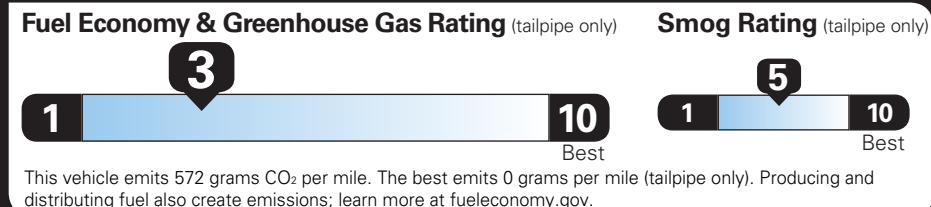

SAFETY & SECURITY

- ENHANCED AUTOMATIC EMERGENCY BRAKING
- REVERSE AUTOMATIC BRAKING

- ENHANCED AUTO PARKING ASSIST
- THEFT-DETERRENT PACKAGE
- HD SURROUND VISION
- SAFETY ALERT SEAT
- FORWARD COLLISION ALERT
- REAR PEDESTRIAN ALERT
- TEEN DRIVER
- INTELLIBEAM-AUTO HIGH BEAM
- REAR CAMERA MIRROR

MANUFACTURER'S SUGGESTED RETAIL PRICE

STANDARD VEHICLE PRICE $105,100.00

OPTIONS & PRICING

OPTIONS INSTALLED BY THE MANUFACTURER (MAY REPLACE STANDARD EQUIPMENT SHOWN)

- 22" 12-SPOKE GLOSS BLACK ALLOY WHEELS (DLR INSTALLED, REPLACES STD/PKG WHEELS) 3,550.00
- AEGEAN STONE 625.00
- FRONT LICENSE PLATE BRACKET 15.00

TOTAL OPTIONS	$4,190.00
TOTAL VEHICLE & OPTIONS	$109,290.00
DESTINATION CHARGE	2,595.00

TOTAL VEHICLE PRICE* $111,885.00

EPA DOT Fuel Economy and Environment

Gasoline Vehicle

ESCALADE 4WD

Fuel Economy

16 MPG combined city/hwy

14 MPG city

18 MPG highway

6.2 gallons per 100 miles

Standard SUVs range from 12 to 115 MPG. The best vehicle rates 146 MPGe.

You spend $11,000 more in fuel costs over 5 years compared to the average new vehicle.

G B E

Annual fuel COST $3,900

Actual results will vary for many reasons, including driving conditions and how you drive and maintain your vehicle. The average new vehicle gets 29 MPG and costs $8,500 to fuel over 5 years. Cost estimates are based on 15,000 miles per year at $4.15 per gallon. MPGe is miles per gasoline gallon equivalent. Vehicle emissions are a significant cause of climate change and smog.

fuel economy.gov
Calculate personalized estimates and compare vehicles

GOVERNMENT 5-STAR SAFETY RATINGS

This vehicle has not been rated by the government for overall vehicle score, frontal crash, side crash or rollover risk.

Source: National Highway Traffic Safety Administration (NHTSA)
www.safercar.gov or 1-888-327-4236

PARTS CONTENT INFORMATION

FOR VEHICLES IN THIS CARLINE:
U.S./CANADIAN PARTS CONTENT: 38%
MAJOR SOURCES OF FOREIGN PARTS CONTENT: MEXICO 36%

NOTE: PARTS CONTENT DOES NOT INCLUDE FINAL ASSEMBLY, DISTRIBUTION, OR OTHER NON-PARTS COSTS.

FOR THIS VEHICLE:
FINAL ASSEMBLY POINT:
ARLINGTON, TX U.S.A.
COUNTRY OF ORIGIN:
ENGINE: UNITED STATES
TRANSMISSION: UNITED STATES

This label has been applied pursuant to Federal law - Do not remove prior to delivery to the ultimate purchaser. *Includes Manufacturer's Recommended Pre-Delivery Service. Does not include dealer installed options and accessories not listed above, local taxes or license fees.

© 2009 General Motors LLC
GMLBL_PROD_0043 - 10/23/2023

ORDER NO FNZH6M SALES CODE E
SALES MODEL CODE 6K10706
DEALER NO 38474
FINAL ASSEMBLY:
ARLINGTON, TX U.S.A.

VIN 1GYS9BKL4TR154495 REISSUE

DEALER TO WHOM DELIVERED
BROTHERTON CADILLAC NW
17545 AURORA AVE N
SHORELINE, WA 98133-4812

Better drives start with OnStar®
Activate today

Learn more at onstar.com, or scan the QR code
onstar.com/privacy