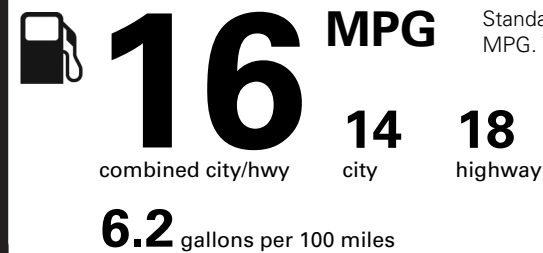

ASSIST STEPS, POWER	1,750.00
RETRACTABLE W/ PERIMETER LIGHTING	
CREDIT - NOT EQUIPPED WITH 2ND ROW EXPRESS-UP WINDOW CONTROL	-50.00

TOTAL OPTIONS	\$1,700.00
TOTAL VEHICLE & OPTIONS	\$115,395.00
DESTINATION CHARGE	1,995.00

TOTAL VEHICLE PRICE* \$117,390.00

EPA DOT Fuel Economy and Environment

Gasoline Vehicle

Fuel Economy

You spend \$10,500 more in fuel costs over 5 years compared to the average new vehicle.

Annual fuel cost \$4,050