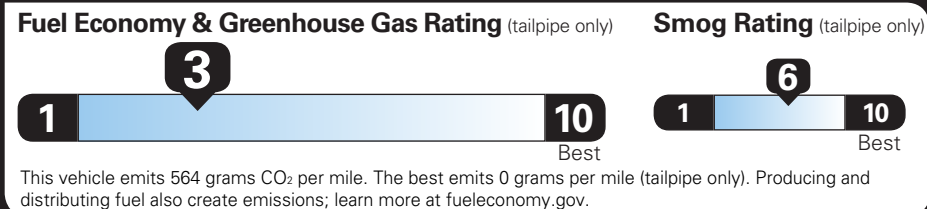

TOTAL VEHICLE PRICE* \$117,390.00

EPA DOT Fuel Economy and Environment

Gasoline Vehicle

Fuel Economy

You spend \$10,500 more in fuel costs over 5 years compared to the average new vehicle.

Annual fuel cost \$4,050