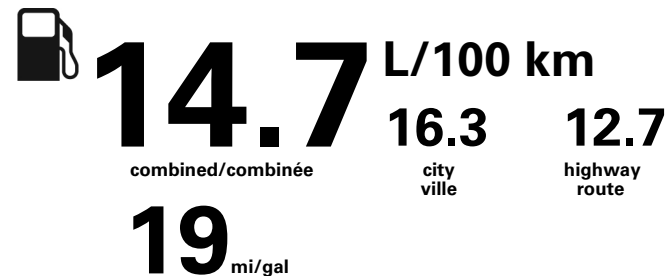

Fuel Consumption / Consommation de carburant