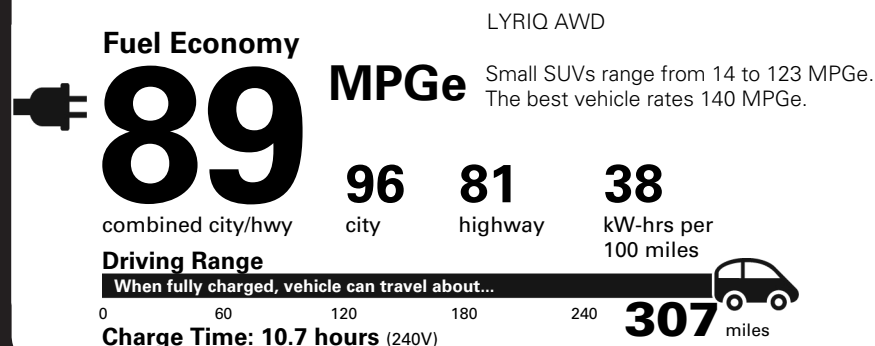

- INTELLIBEAM-AUTO HIGH BEAM
- BLIND ZONE STEERING ASSIST
- SAFETY ALERT SEAT
- HD SURROUND VISION

MANUFACTURER'S SUGGESTED RETAIL PRICE

STANDARD VEHICLE PRICE \$61,795.00

OPTIONS & PRICING

OPTIONS INSTALLED BY THE MANUFACTURER (MAY REPLACE STANDARD EQUIPMENT SHOWN)

Visit us at www.cadillac.com

TOTAL VEHICLE & OPTIONS	\$66,895.00
DESTINATION CHARGE	1,395.00

TOTAL VEHICLE PRICE* \$68,290.00

EPA DOT Fuel Economy and Environment

You save \$5,500 in fuel costs over 5 years compared to the average new vehicle.